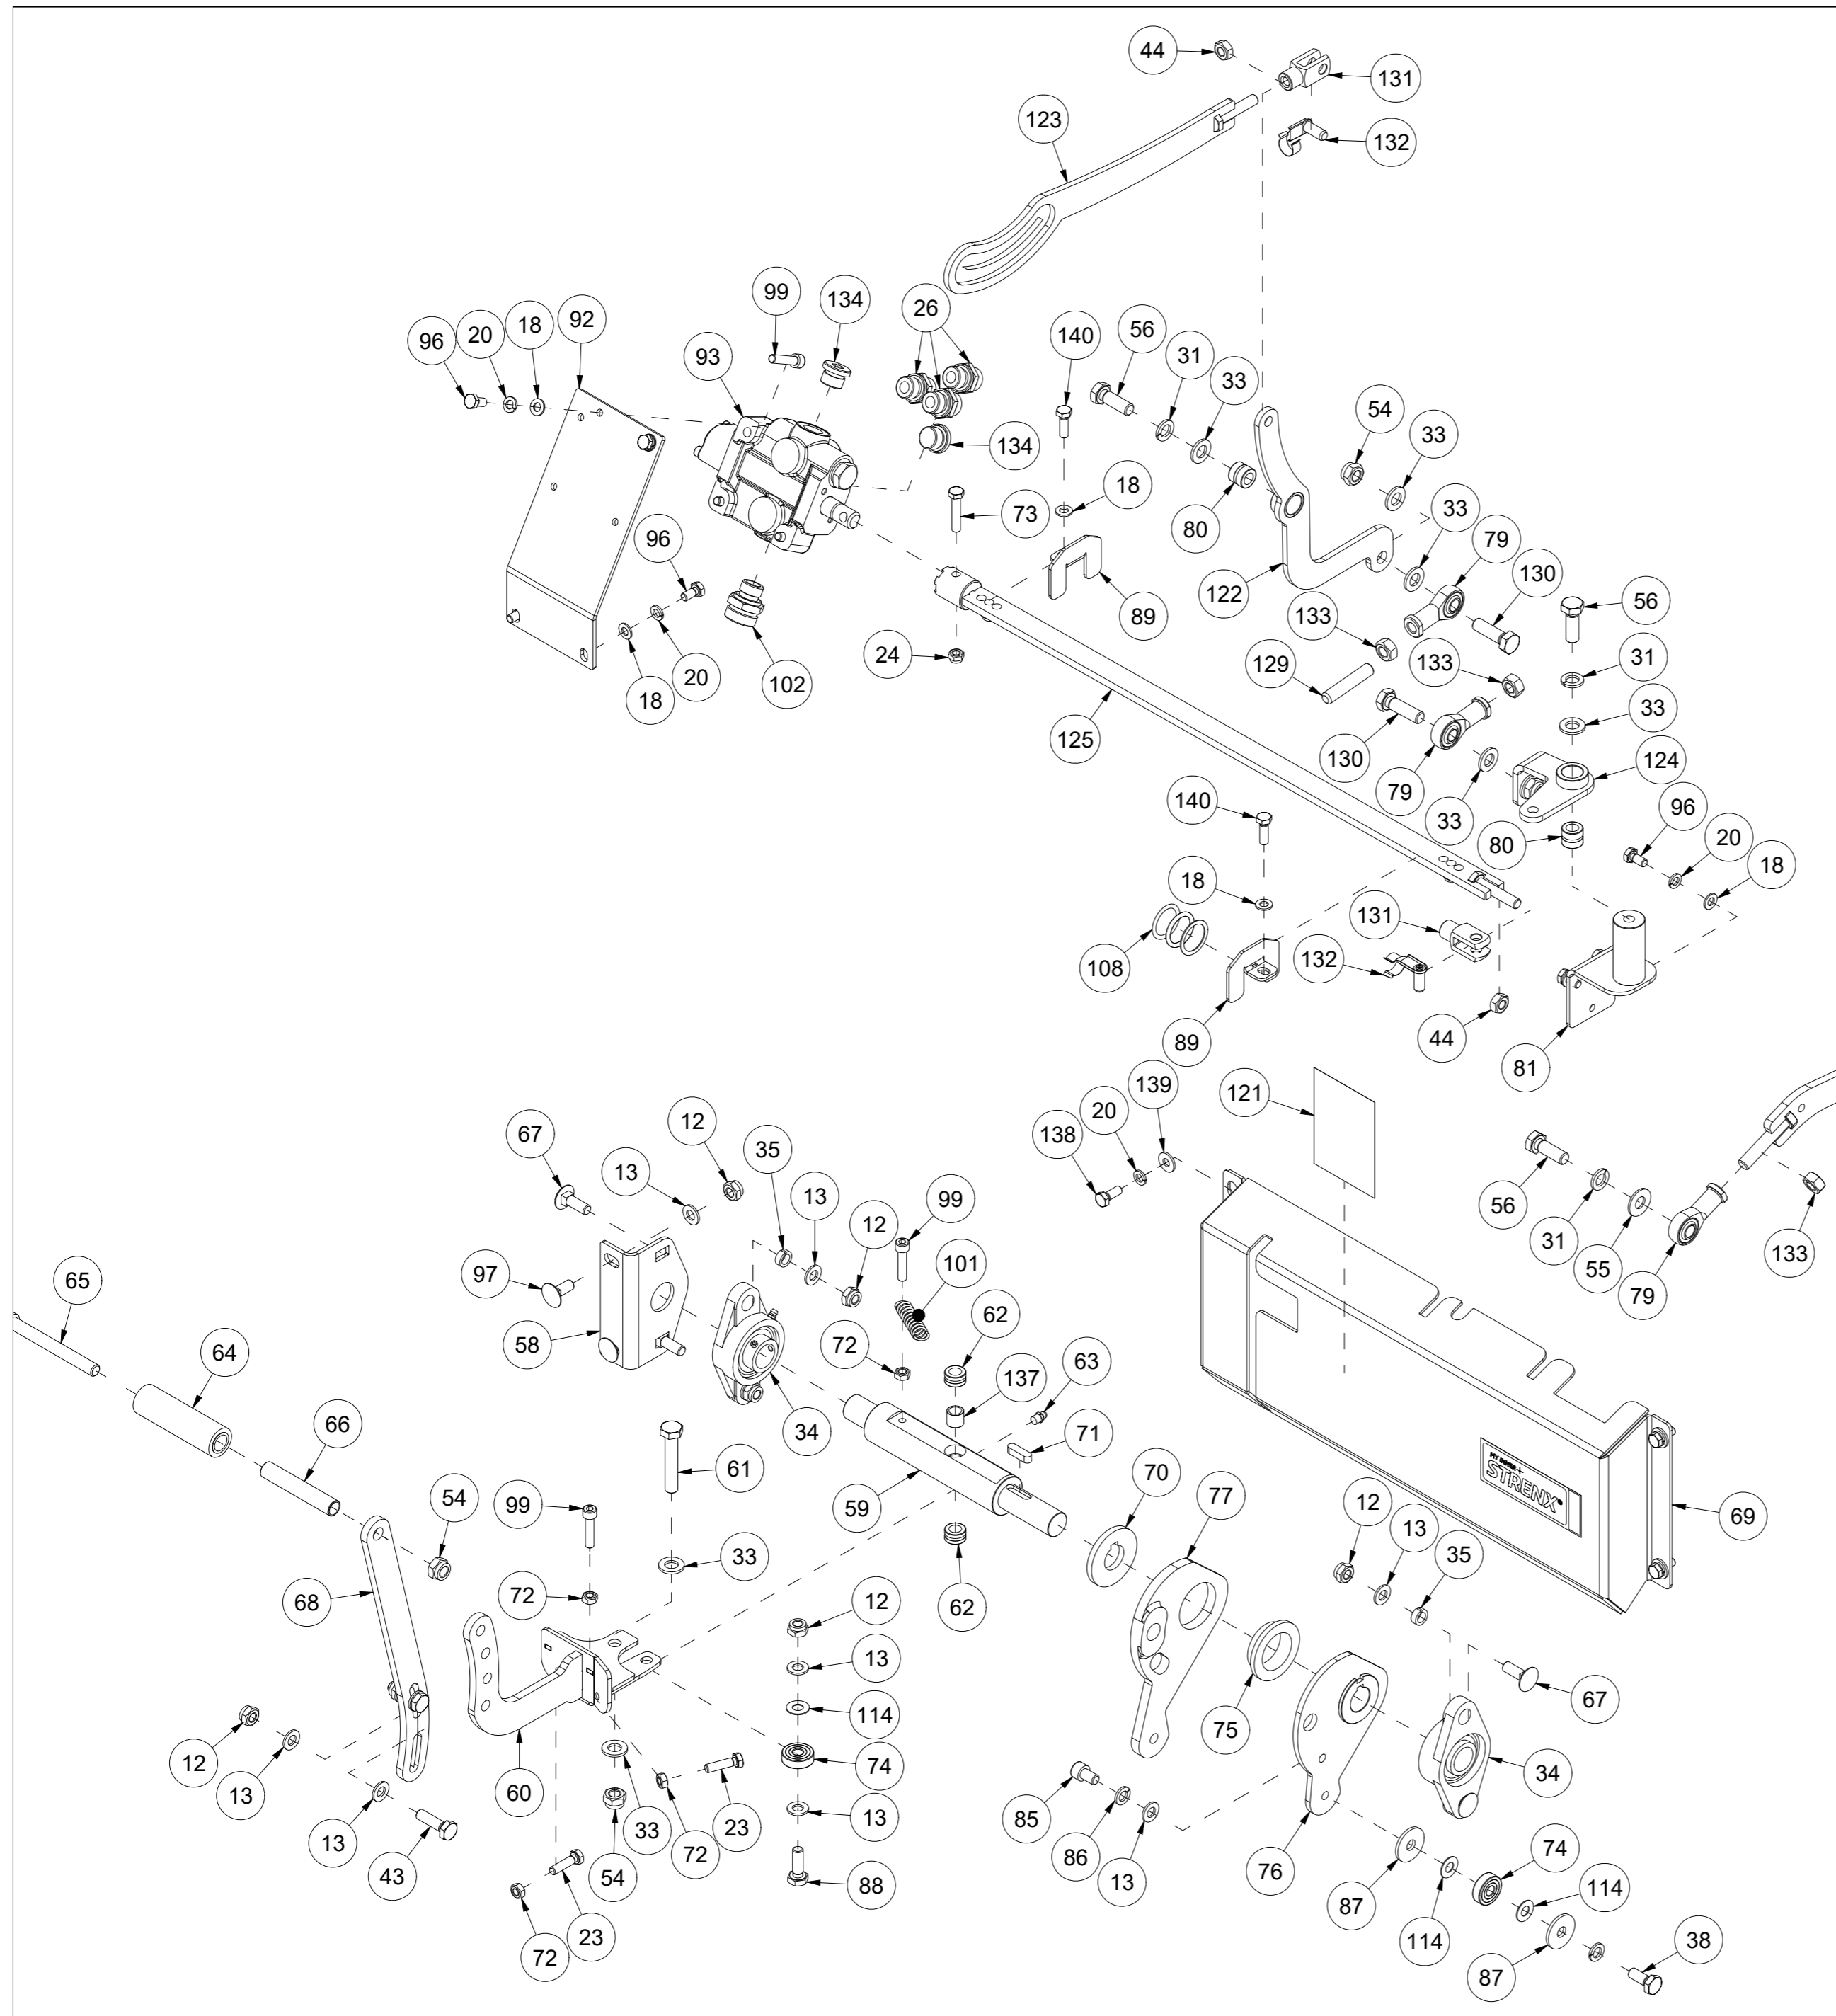

Pos	Qty	Article no	Designation	Pos	Qty	Article no	Designation	Pos	Qty	Article no	Designation
1	1	41311033	Saw shaft movement	57	1	2422348	Hexagon screw M12x30 EIZn 8.8 DIN 933	113	1	2115131	Cotter 8x7 L36 St DIN 6885A
2	1	41311015	Fixing block sword	58	1	41321033	Bracket	114	4	41321104	Washer Ø10.4/21.7x1
3	1	41311024	Sword bracket	59	1	41321007	Shaft operation handle	115	1	2957500	Pipe coupling T-piece BSP 1/4"ext.
4	1	41311025	Log stopper sliding plate	60	1	41321032	Shaft operation handle	116	2	2955330	Non-return valve 1/4"
5	1	41311156	Saw chain drive wheel	61	1	2422360	Hexagon screw M12x65 EIZn 8.8 DIN 931	117	1	2957815	Flash fittings 6mm 1/4" 90gr
6	1	41121036	Clamp plate	62	2	41301090	Sliding bearing	118	1	2957818	Flash fittings 8mm 1/4" straight
7	1	41301095	Wedge	63	1	2478407	Grease nipple, Straight M8	119	1	2233008	O-ring 8,00x2,00 NBR 70
8	2	2425307	Hexagon screw M10x50 EIZn 8.8 DIN 933	64	1	2245066	Plastic handle	120	2	2482615	Hexagon nut, low M20x1,5 EIZn DIN 936
9	4	2477256	Unbraco cylinder screw M8x50 EIZn DIN 912	65	1	2477366	Unbrako cylinder screw M12x110 EIZn DIN 912	121	1	2935147	Adhesive label Operation VM320
10	2	41201205	Plate 13,5x20 Ø8,25	66	1	31181062	Bushing	122	1	41321107	Arm
11	1	41201206	Tensioning tap	67	4	2344331	Locking screw M10x30 EIZn 8.8 DIN 603	123	1	41321108	Strut
12	23	2483610	Locking nut M10 EIZn DIN 985	68	1	41321078	Operation handle	124	1	41321109	Arm
13	36	2531060	Washer M10 EIZn DIN 125	69	1	41321037	Operation cover	125	1	41321110	Strut
14	1	41301003	Middle drive wheel	70	1	41321095	Washer Ø25,5/60x6	126	1	41321105	Bracket
15	1	41301001	Inner drive wheel	71	1	2115128	Cotter 8x7 L28 St DIN 6885A	127	1	41321106	Strut
16	1	41301002	Outer drive wheel	72	7	2481609	Hexagon nut M8 EIZn DIN 934	128	1	41321112	Arm
17	1	2957814	Flash fittings 6mm 1/8" 90gr	73	1	2422252	Hexagon screw M8x40 EIZn 8.8 DIN 931	129	1	2473359	Threaded pin M12x60 EIZn DIN 916
18	25	2531047	Washer M8 EIZn DIN 125	74	3	2951126	Ball bearing 6200 2RS 10x30x9 DIN 625	130	2	2422352	Hexagon screw M12x40 EIZn 8.8 DIN 933
19	4	2477248	Unbrako cylinder screw M8x30 EIZn DIN 912	75	1	23311032	Plastic lining Ø39/48x15	131	2	2915131	Fork head M10
20	16	2534047	Spring washer M8 EIZn DIN 127	76	1	41321092	Arm	132	2	2915151	Fork head bolt M10
21	7	2534039	Spring washer M6 EIZn DIN 127	77	1	41321090	Arm	133	4	2481611	Hexagon nut M12 EIZn DIN 934
22	6	2477200	Unbrako cylinder screw M6x16 EIZn DIN 912	78	1	41321009	Strut	134	3	2957411	Plug 1/2 w/Packing
23	8	2422248	Hexagon screw M8x30 EIZn 8.8 DIN 933	79	4	2915142	Joint head M12	135	1	41321129	Suction hose lubricating oil pump Ø8 L450
24	11	2483609	Locking nut M8 EIZn DIN 985	80	4	41301089	Sliding bearing	136	1	41321130	Pressure hose lubricating oil pump Ø6 L600
25	2	2451196	Hexagon screw with flange M6x10 EIZn 8.8 DIN 6921	81	1	41321030	Bracket	137	1	41321139	Sleeve
26	10	2957768	Hexagon nipple GEK BSP 1/2" L15 ED	82	1	2915140	Joint head M8	138	4	2422244	Hexagon screw M8x20 EIZn 8.8 DIN 933
27	1	41321011	Arm	83	1	41321043	Bracket	139	4	2533051	Body washer Ø8,4/20x2 EIZn
28	3	41311076	Washer Ø12,2/20x6	84	1	41321015	Arm	140	2	2422246	Hexagon screw M8x25 EIZn 8.8 DIN 933
29	1	2473239	Threaded pin M8x16 St DIN 916	85	1	2477290	Unbrako cylinder screw M10x16 EIZn DIN 912	141	2	2422290	Hexagon screw M10x16 EIZn 8.8 DIN 933
30	1	2533090	Body washer M12 EIZn DIN 9021	86	5	2534060	Spring washer M10 EIZn DIN 127	142	1	2233018	O-ring 17,13x2,62 NBR 70
31	7	2534069	Spring washer M12 EIZn DIN 127	87	2	2533065	Body washer ø11/35x3				
32	1	2422346	Hexagon screw M12x25 EIZn 8.8 DIN 933	88	1	2422299	Hexagon screw M10x30 EIZn 8.8 DIN 933				
33	16	2531069	Washer M12 EIZn DIN 125	89	2	41321098	Bracket				
34	4	2954169	Flange bearing UCFL 205 25mm	90	1	2915130	Fork head M8				
35	8	41111067	Bushing	91	1	2915150	Bolt to fork head M8				
36	4	2344332	Lock screw M10x35 EIZn 8.8 DIN 603	92	1	41321103	Bracket				
37	1	41311034	Sword holder bracket	93	1	2955232	Valve for splitters VM320				
38	7	2422297	Hexagon screw M10x25 EIZn 8.8 DIN 933	94	1	2955233	Saw adjustment valve VM320				
39	1	41201132	Cylinder	95	1	41311085	2,5 l Plastic container				
40	1	41201127	Piston	96	7	2422240	Hexagon screw M8x16 EIZn 8.8 DIN 933				
41	1	2912068	Pressure spring Dt1,0 Di9,0 L45 St	97	5	2344330	Lock screw M10x25 EIZn 8.8 DIN 603				
42	1	41201190	Eccentric sleeve	98	1	2478252	Unbrako cylinder screw, low head M8x40 St 12.9 DIN 7984				
43	4	2422301	Hexagon screw M10x35 EIZn 8.8 DIN 933	99	5	2477250	Unbrako cylinder screw M8x35 EIZn DIN 912				
44	6	2481610	Hexagon nut M10 EIZn DIN 934	100	1	41311002	Saw chain oil				
45	1	41311084	Chain oil tank holder	101	1	41201374	Tension spring Dt2,0 Dy15 L70 St Rød