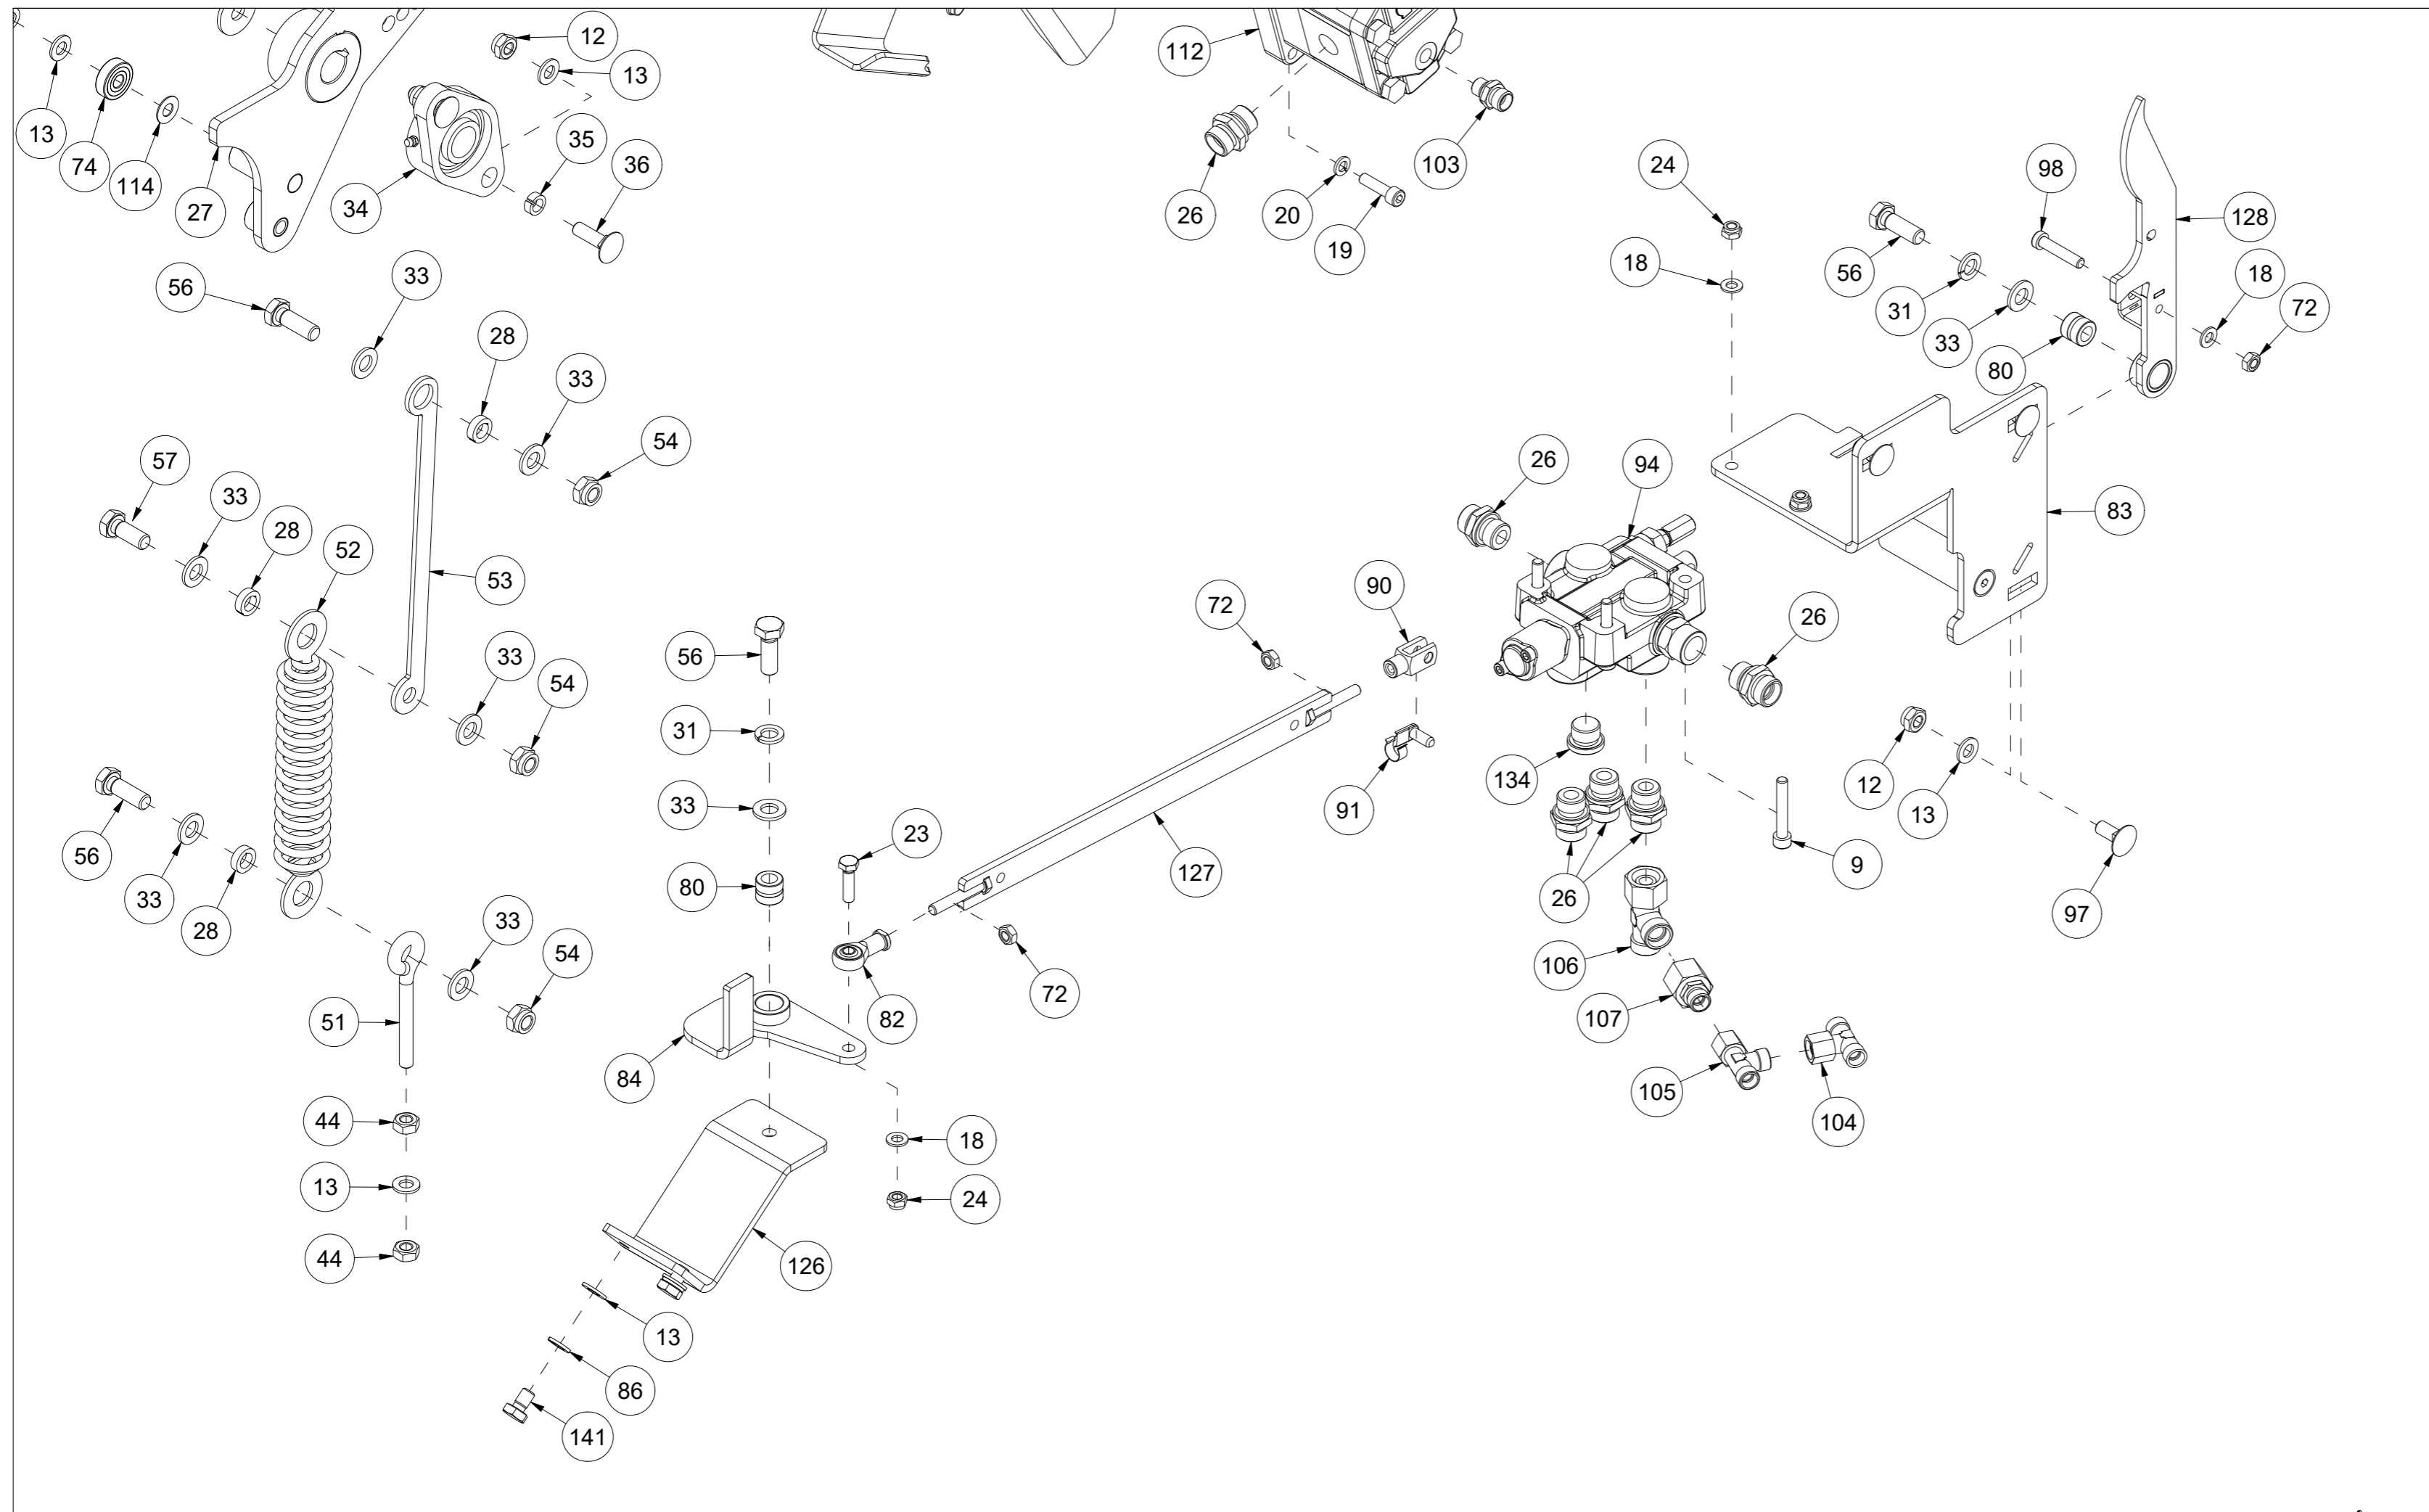

Pos	Qty	Article no	Designation	Pos	Qty	Article no	Designation	Pos	Qty	Article no	Designation
1	1	41311033	Saw shaft movement	57	1	2422348	Hexagon screw M12x30 EIZn 8.8 DIN 933	113	1	2115131	Cotter 8x7 L36 St DIN 6885A
2	1	41311015	Fixing block sword	58	1	41321033	Bracket	114	4	41321104	Washer Ø10.4/21.7x1
3	1	41311024	Sword bracket	59	1	41321007	Shaft operation handle	115	1	2957500	Pipe coupling T-piece BSP 1/4"ext.
4	1	41311025	Log stopper sliding plate	60	1	41321032	Shaft operation handle	116	2	2955330	Non-return valve 1/4"
5	1	41311156	Saw chain drive wheel	61	1	2422360	Hexagon screw M12x65 EIZn 8.8 DIN 931	117	1	2957815	Flash fittings 6mm 1/4" 90gr
6	1	41121036	Clamp plate	62	2	41301090	Sliding bearing	118	1	2957818	Flash fittings 8mm 1/4" straight
7	1	41301095	Wedge	63	1	2478407	Grease nipple, Straight M8	119	1	2233008	O-ring 8,00x2,00 NBR 70
8	2	2425307	Hexagon screw M10x50 EIZn 8.8 DIN 933	64	1	2245066	Plastic handle	120	2	2482615	Hexagon nut, low M20x1,5 EIZn DIN 936
9	4	2477256	Unbrako cylinder screw M8x50 EIZn DIN 912	65	1	2477366	Unbrako cylinder screw M12x110 EIZn DIN 912	121	1	2935147	Adhesive label Operation VM320
10	2	41201205	Plate 13,5x20 Ø8,25	66	1	31181062	Bushing	122	1	41321107	Arm
11	1	41201206	Tensioning tap	67	4	2344331	Locking screw M10x30 EIZn 8.8 DIN 603	123	1	41321108	Strut
12	23	2483610	Locking nut M10 EIZn DIN 985	68	1	41321078	Operation handle	124	1	41321109	Arm
13	36	2531060	Washer M10 EIZn DIN 125	69	1	41321037	Operation cover	125	1	41321110	Strut
14	1	41301003	Middle drive wheel	70	1	41321095	Washer Ø25,5/60x6	126	1	41321105	Bracket
15	1	41301001	Inner drive wheel	71	1	2115128	Cotter 8x7 L28 St DIN 6885A	127	1	41321106	Strut
16	1	41301002	Outer drive wheel	72	7	2481609	Hexagon nut M8 EIZn DIN 934	128	1	41321112	Arm
17	1	2957814	Flash fittings 6mm 1/8" 90gr	73	1	2422252	Hexagon screw M8x40 EIZn 8.8 DIN 931	129	1	2473359	Threaded pin M12x60 EIZn DIN 916
18	25	2531047	Washer M8 EIZn DIN 125	74	3	2951126	Ball bearing 6200 2RS 10x30x9 DIN 625	130	2	2422352	Hexagon screw M12x40 EIZn 8.8 DIN 933
19	4	2477248	Unbrako cylinder screw M8x30 EIZn DIN 912	75	1	23311032	Plastic lining Ø39/48x15	131	2	2915131	Fork head M10
20	16	2534047	Spring washer M8 EIZn DIN 127	76	1	41321092	Arm	132	2	2915151	Fork head bolt M10
21	7	2534039	Spring washer M6 EIZn DIN 127	77	1	41321090	Arm	133	4	2481611	Hexagon nut M12 EIZn DIN 934
22	6	2477200	Unbrako cylinder screw M6x16 EIZn DIN 912	78	1	41321009	Strut	134	3	2957411	Plug 1/2 w/Packing
23	8	2422248	Hexagon screw M8x30 EIZn 8.8 DIN 933	79	4	2915142	Joint head M12	135	1	41321129	Suction hose lubricating oil pump Ø8 L450
24	11	2483609	Locking nut M8 EIZn DIN 985	80	4	41301089	Sliding bearing	136	1	41321130	Pressure hose lubricating oil pump Ø6 L600
25	2	2451196	Hexagon screw with flange M6x10 EIZn 8.8 DIN 6921	81	1	41321030	Bracket	137	1	41321139	Sleeve
26	10	2957768	Hexagon nipple GEK BSP 1/2" L15 ED	82	1	2915140	Joint head M8	138	4	2422244	Hexagon screw M8x20 EIZn 8.8 DIN 933
27	1	41321011	Arm	83	1	41321043	Bracket	139	4	2533051	Body washer Ø8,4/20x2 EIZn
28	3	41311076	Washer Ø12,2/20x6	84	1	41321015	Arm	140	2	2422246	Hexagon screw M8x25 EIZn 8.8 DIN 933
29	1	2473239	Threaded pin M8x16 St DIN 916	85	1	2477290	Unbrako cylinder screw M10x16 EIZn DIN 912	141	2	2422290	Hexagon screw M10x16 EIZn 8.8 DIN 933
30	1	2533090	Body washer M12 EIZn DIN 9021	86	5	2534060	Spring washer M10 EIZn DIN 127	142	1	2233018	O-ring 17,13x2,62 NBR 70
31	7	2534069	Spring washer M12 EIZn DIN 127	87	2	2533065	Body washer ø11/35x3				
32	1	2422346	Hexagon screw M12x25 EIZn 8.8 DIN 933	88	1	2422299	Hexagon screw M10x30 EIZn 8.8 DIN 933				
33	16	2531069	Washer M12 EIZn DIN 125	89	2	41321098	Bracket				
34	4	2954169	Flange bearing UCFL 205 25mm	90	1	2915130	Fork head M8				
35	8	41111067	Bushing	91	1	2915150	Bolt to fork head M8				
36	4	2344332	Lock screw M10x35 EIZn 8.8 DIN 603	92	1	41321103	Bracket				
37	1	41311034	Sword holder bracket	93	1	2955232	Valve for splitters VM320				
38	7	2422297	Hexagon screw M10x25 EIZn 8.8 DIN 933	94	1	2955233	Saw adjustment valve VM320				
39	1	41201132	Cylinder	95	1	41311085	2,5 l Plastic container				
40	1	41201127	Piston	96	7	2422240	Hexagon screw M8x16 EIZn 8.8 DIN 933				
41	1	2912068	Pressure spring Dt1,0 Di9,0 L45 St	97	5	2344330	Lock screw M10x25 EIZn 8.8 DIN 603				
42	1	41201190	Eccentric sleeve	98	1	2478252	Unbrako cylinder screw, low head M8x40 St 12.9 DIN 7984				
43	4	2422301	Hexagon screw M10x35 EIZn 8.8 DIN 933	99	5	2477250	Unbrako cylinder screw M8x35 EIZn DIN 912				
44	6	2481610	Hexagon nut M10 EIZn DIN 934	100	1	41311002	Saw chain oil				
45	1	41311084	Chain oil tank holder	101	1	41201374	Tension spring Dt2,0 Dy15 L70 St Rød