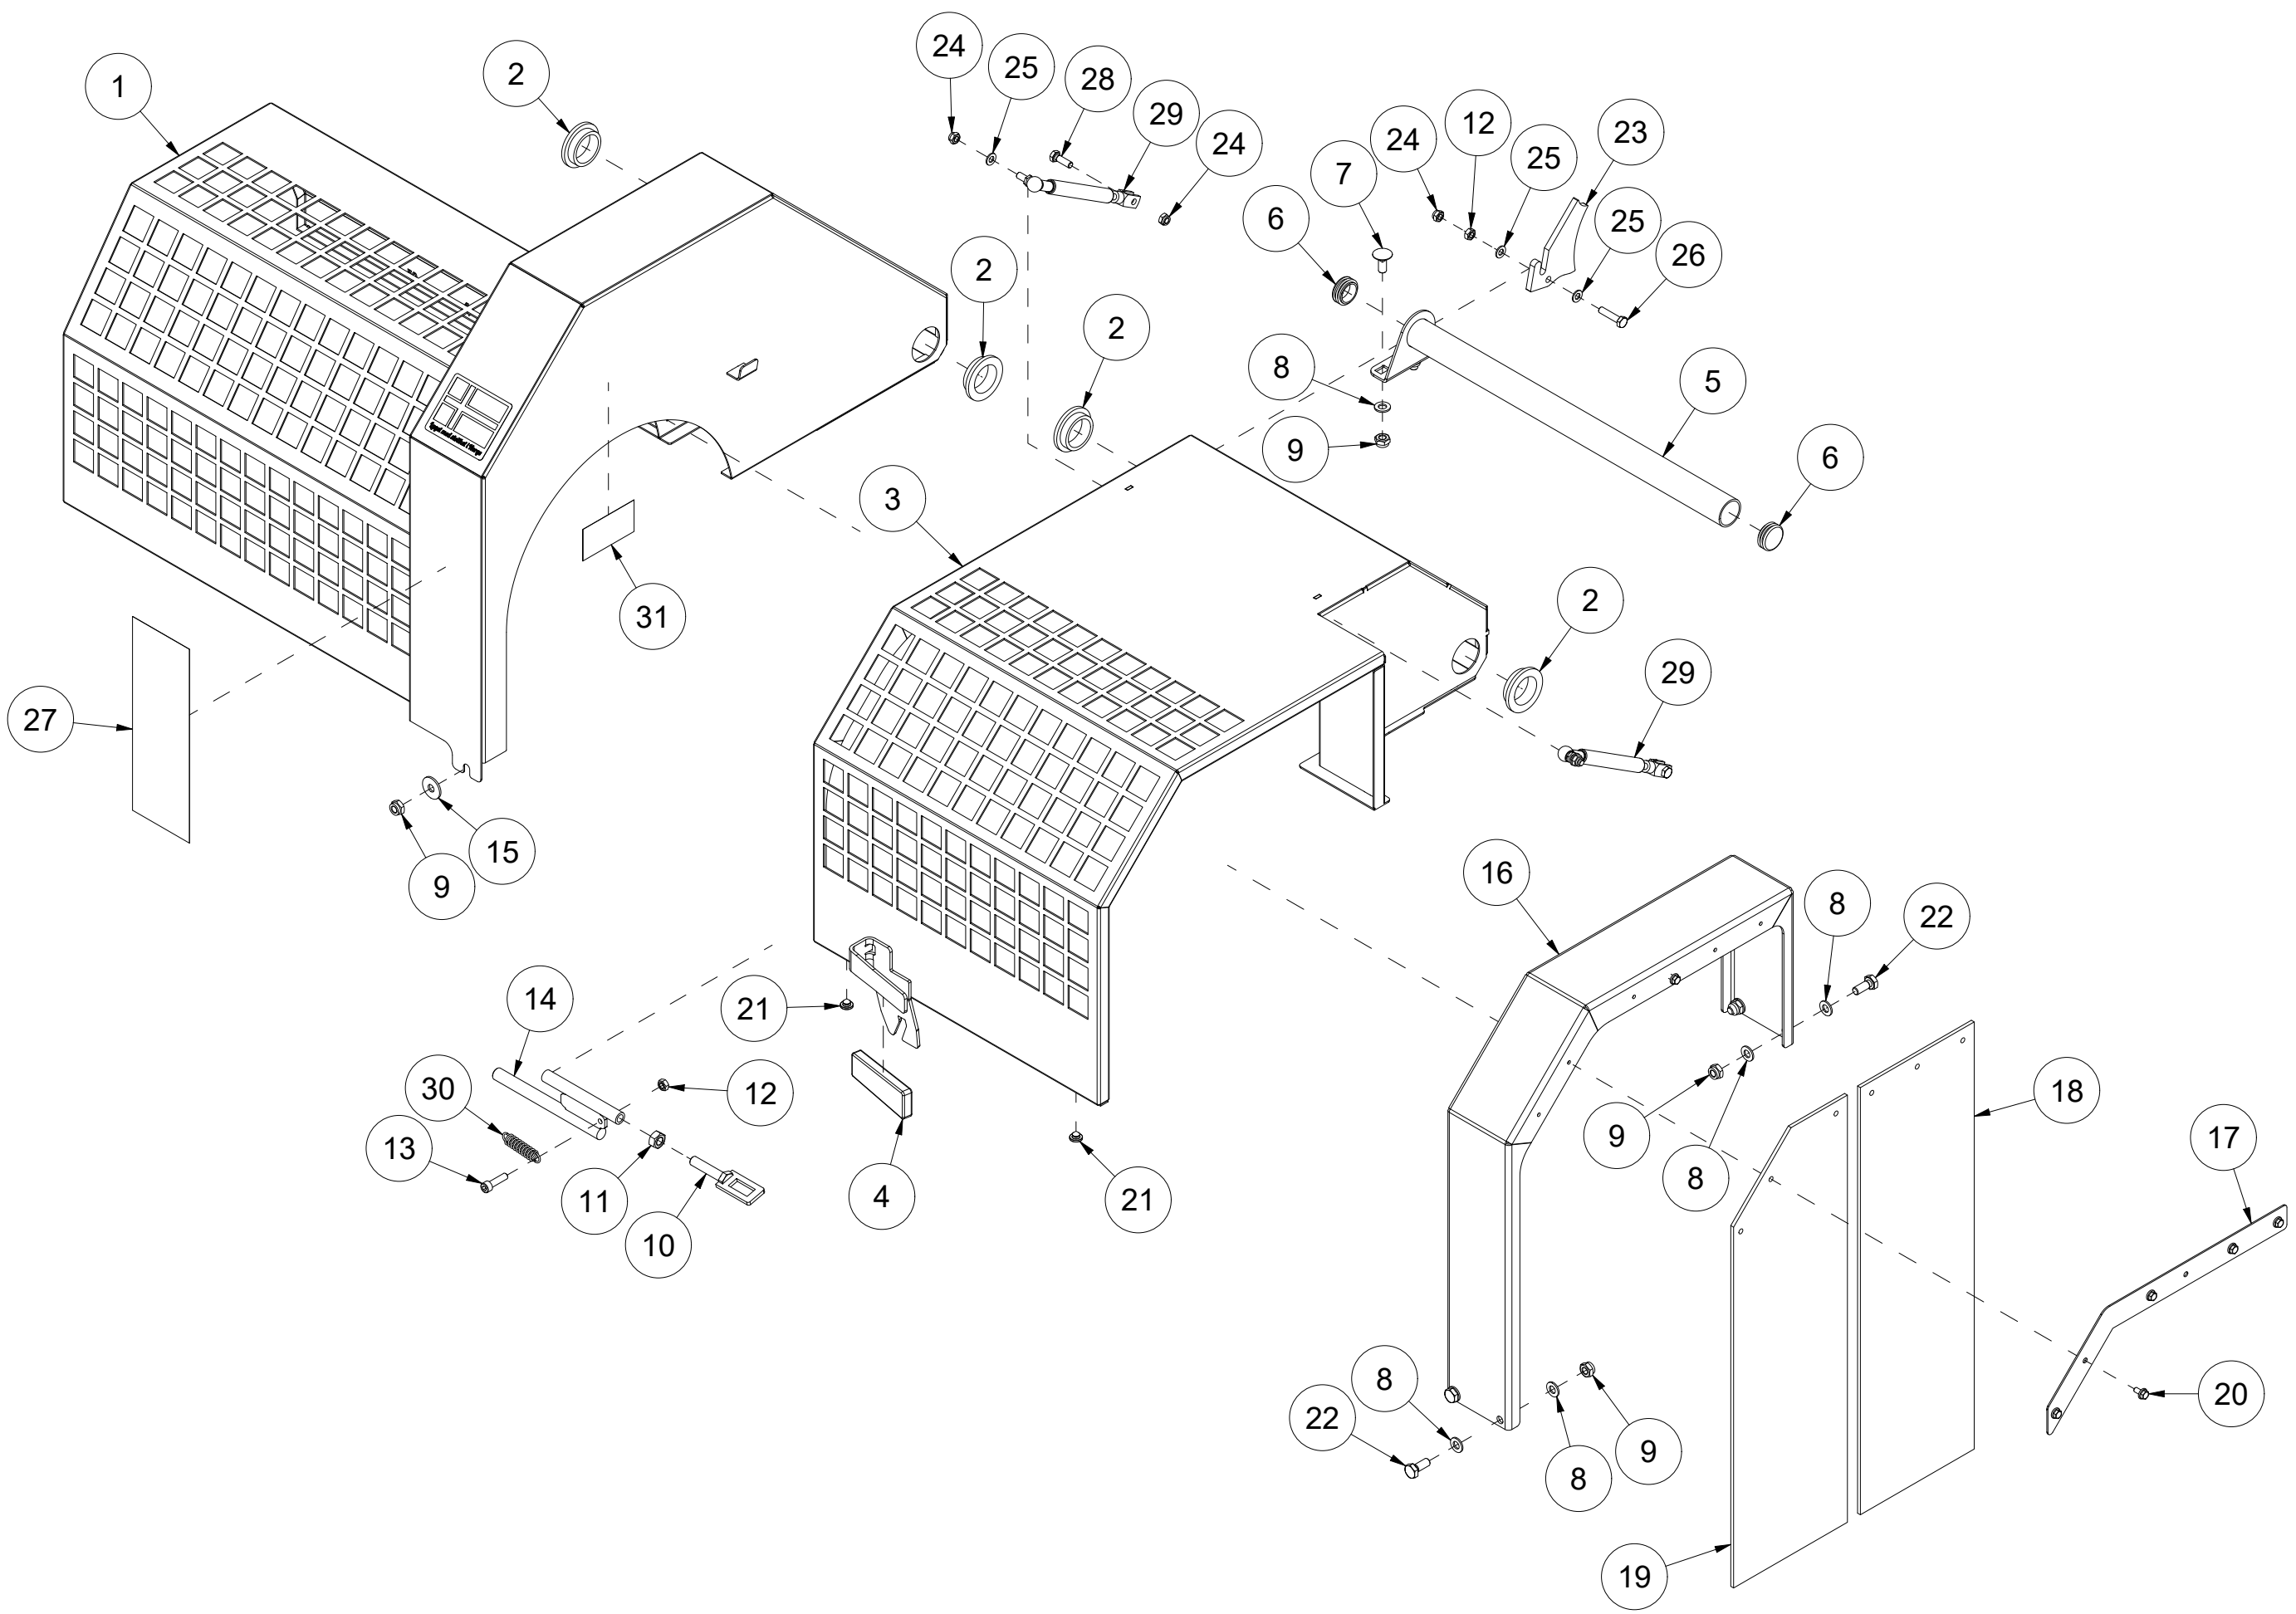

009 Cover VM320

Pos	Qty	Article no	Designation
1	1	41321022	Sword cover
2	4	23311032	Plastic bearing Ø39/48x15
3	1	41321026	Cover
4	1	2245062	Plastic handle
5	1	41321027	Bearing cover
6	2	2245069	End plug Ø35 interior
7	2	2344330	Locking screw M10x25 EIZn 8.8 DIN 603
8	10	2531060	Washer M10 EIZn DIN 125
9	7	2483610	Locking nut M10 EIZn DIN 985
10	1	41301069	Adjustment locking mechanism
11	1	2481611	Hexagon nut M12 EIZn DIN 934
12	2	2481609	Hexagon nut M8 EIZn DIN 934
13	1	2477248	Unbrako cylinder screw M8x30 EIZn DIN 912
14	1	41321069	Cover lock
15	1	2533060	Body washer M10 EIZn DIN 9021
16	1	41321081	Bracket
17	1	41321082	Clamp strip
18	1	41321083	Curtain
19	1	41321084	Curtain
20	6	2451197	Hexagon screw with flange M6x12 EIZn 8.8 DIN6921
21	2	2225107	Rubber plug ø 7,5mm
22	4	2422297	Hexagon screw M10x25 EIZn 8.8 DIN 933
23	1	41321079	Cover support
24	5	2483609	Locking nut M8 EIZn DIN 985
25	4	2531047	Washer M8 EIZn DIN 125
26	1	2422250	Hexagon screw M8x35 EIZn 8.8 DIN 931
27	1	2935146	Fire wood processor 95x290mm 400RPM
28	2	2422246	Hexagon screw M8x25 EIZn 8.8 DIN 933
29	2	2915112	Gas spring L265 SL80 400N Kule M8 - Gaffel Ø8
30	1	41201374	Extension spring Dt2,0 Dy15 L70 St Rød
31	1	2935088	Adhesive label 90x48 Hand pinch hazard