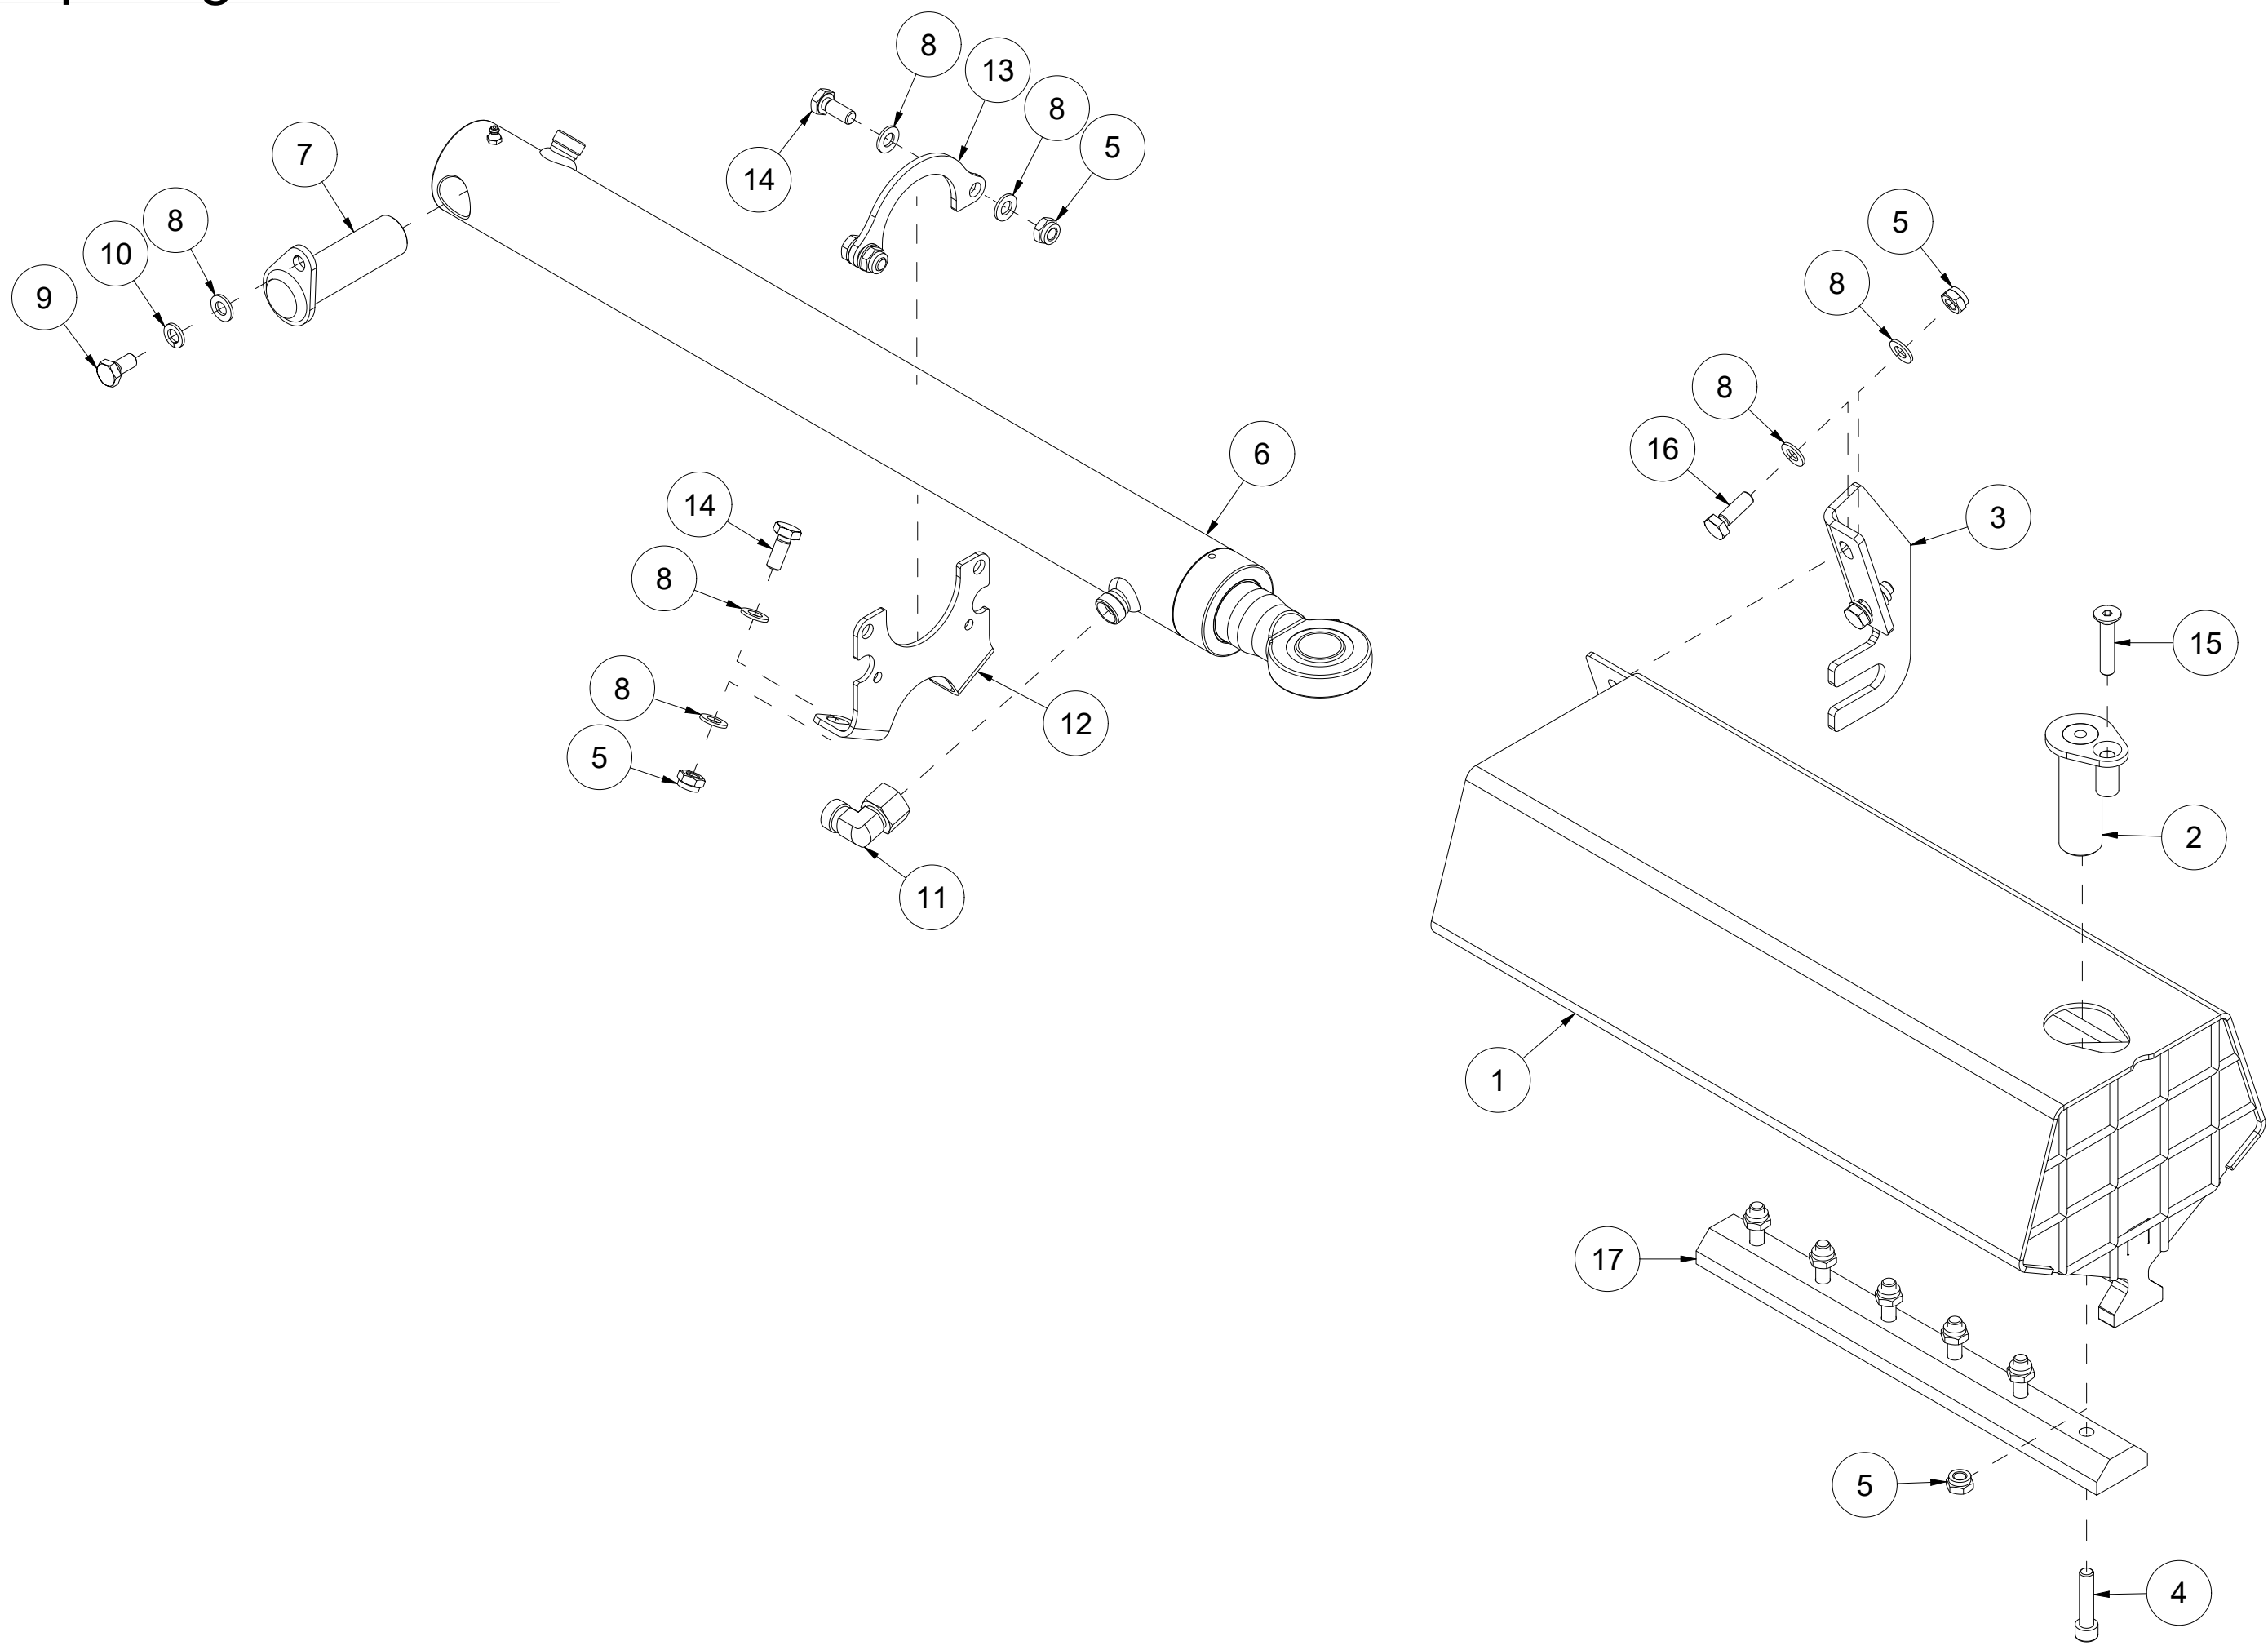

005 Splitting ram VM320

Pos	Qty	Article no	Designation
1	1	41321002	Splitter piston
2	1	41321045	Bolt
3	1	41321018	Bracket
4	6	2471305	Unbraco cylinder screw M10x45 St 12.9 DIN 912
5	12	2483610	Locking nut M10 EIZn DIN 985
6	1	2955369	Cylinder Ø60/45 SL567
7	1	41321073	Bolt
8	13	2531060	Washer M10 EIZn DIN 125
9	1	2422295	Hexagon screw M10x20 EIZn 8.8 DIN 933
10	1	2534060	Spring washer M10 EIZn DIN 127
11	1	2957771	Swivel nipple 90` EVWK 15L
12	1	41321075	Bracket
13	1	41321076	Plate
14	4	2422297	Hexagon screw M10x25 EIZn 8.8 DIN 933
15	1	2472307	Countersink head screw M10x50 St 10.9 DIN 7991
16	2	2422299	Hexagon screw M10x30 EIZn 8.8 DIN 933
17	1	41321111	Slide