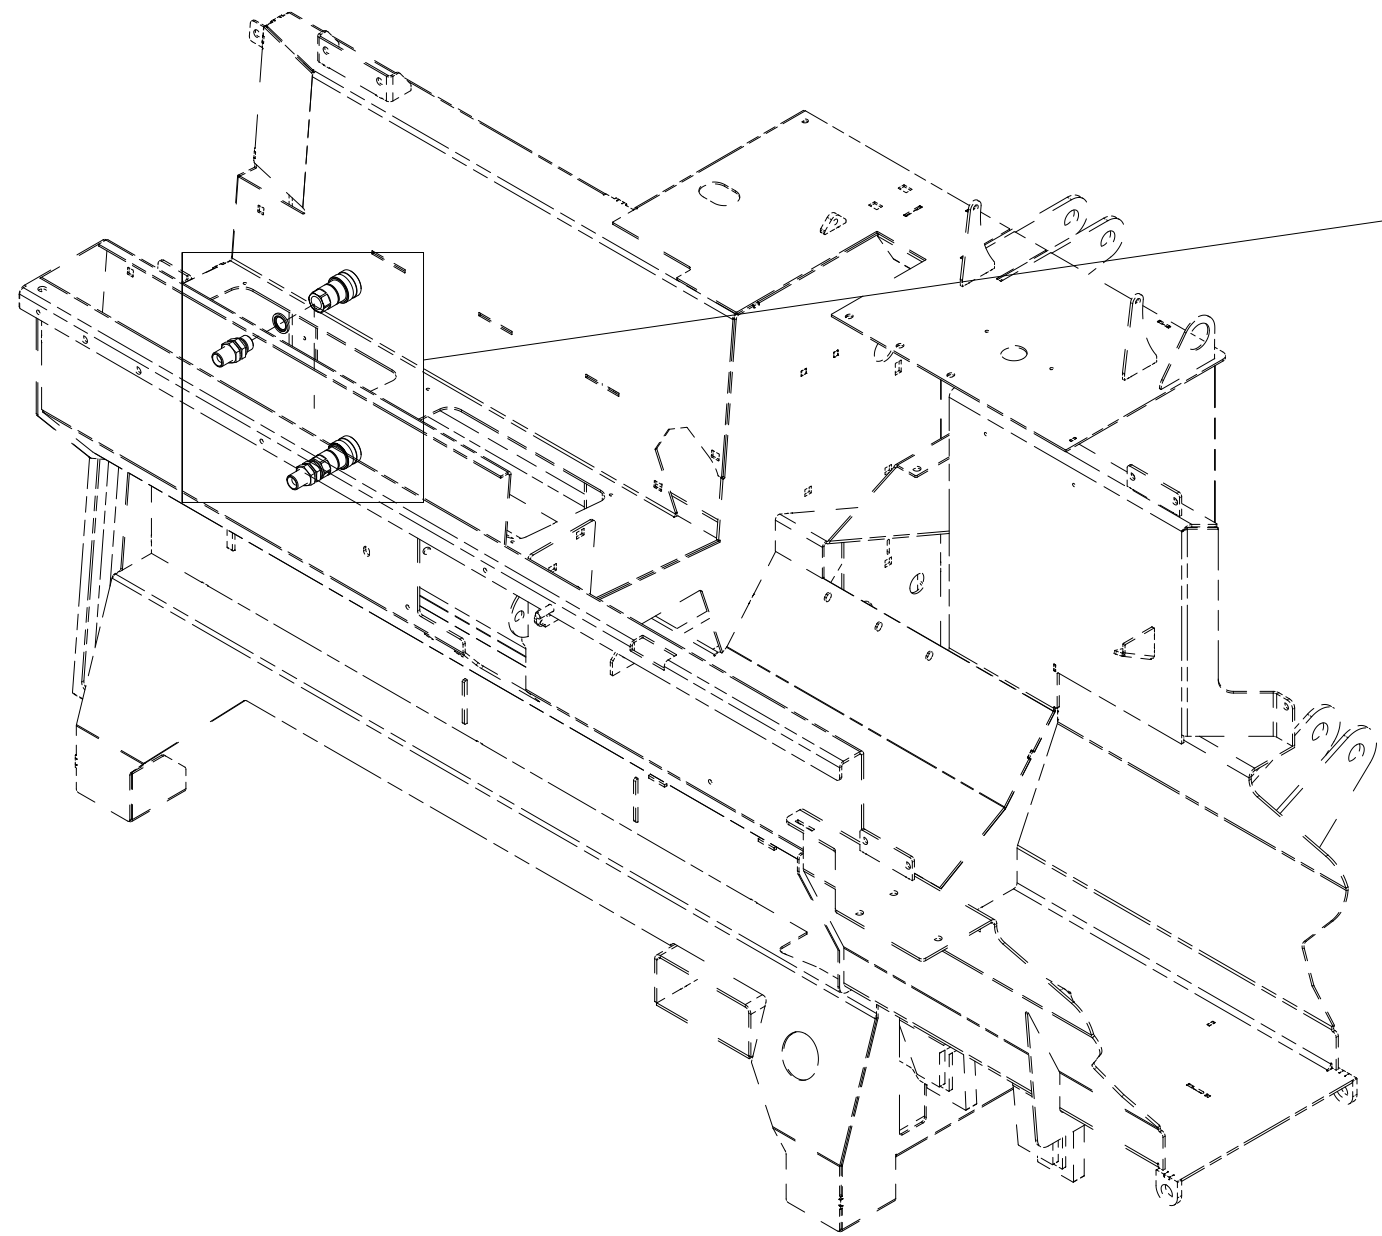

011 Outlet for log rack VM320

Pos	Qty	Article no	Designation
1	2	2957804	Bulkhead bushing 1/2" BSP
2	2	2957861	Hydraulic gasket 1/2"
3	2	2957858	Quick coupling 1/2" female