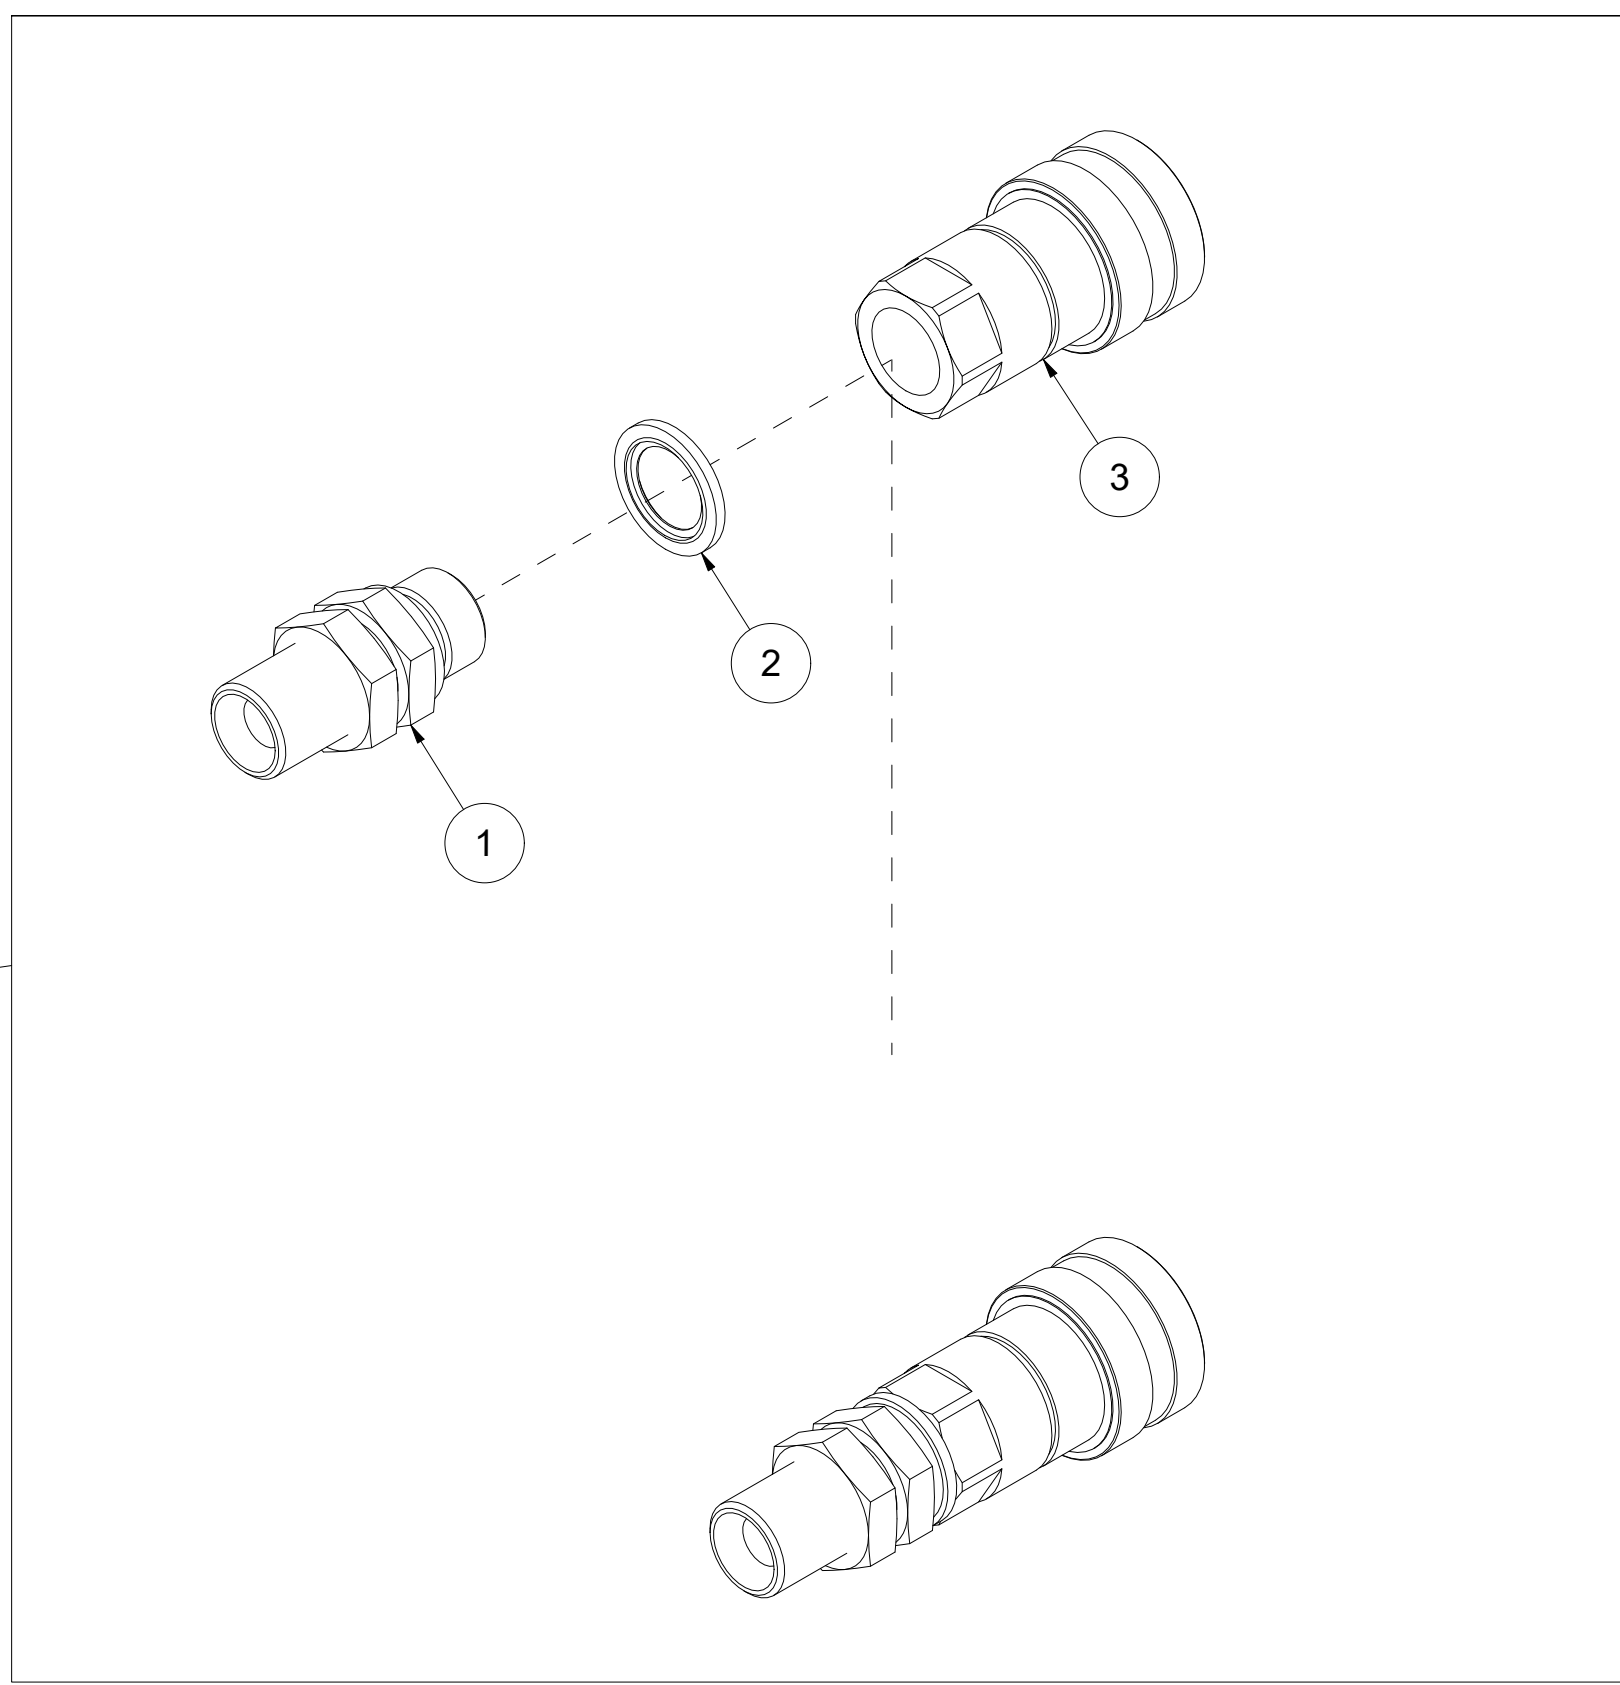

011 Outlet for log rack VM320

Pos	Qty	Article no	Designation
1	2	2957804	Bulkhead bushing 1/2" BSP
2	2	2957861	Hydraulic gasket 1/2"
3	2	2957858	Quick coupling 1/2" female