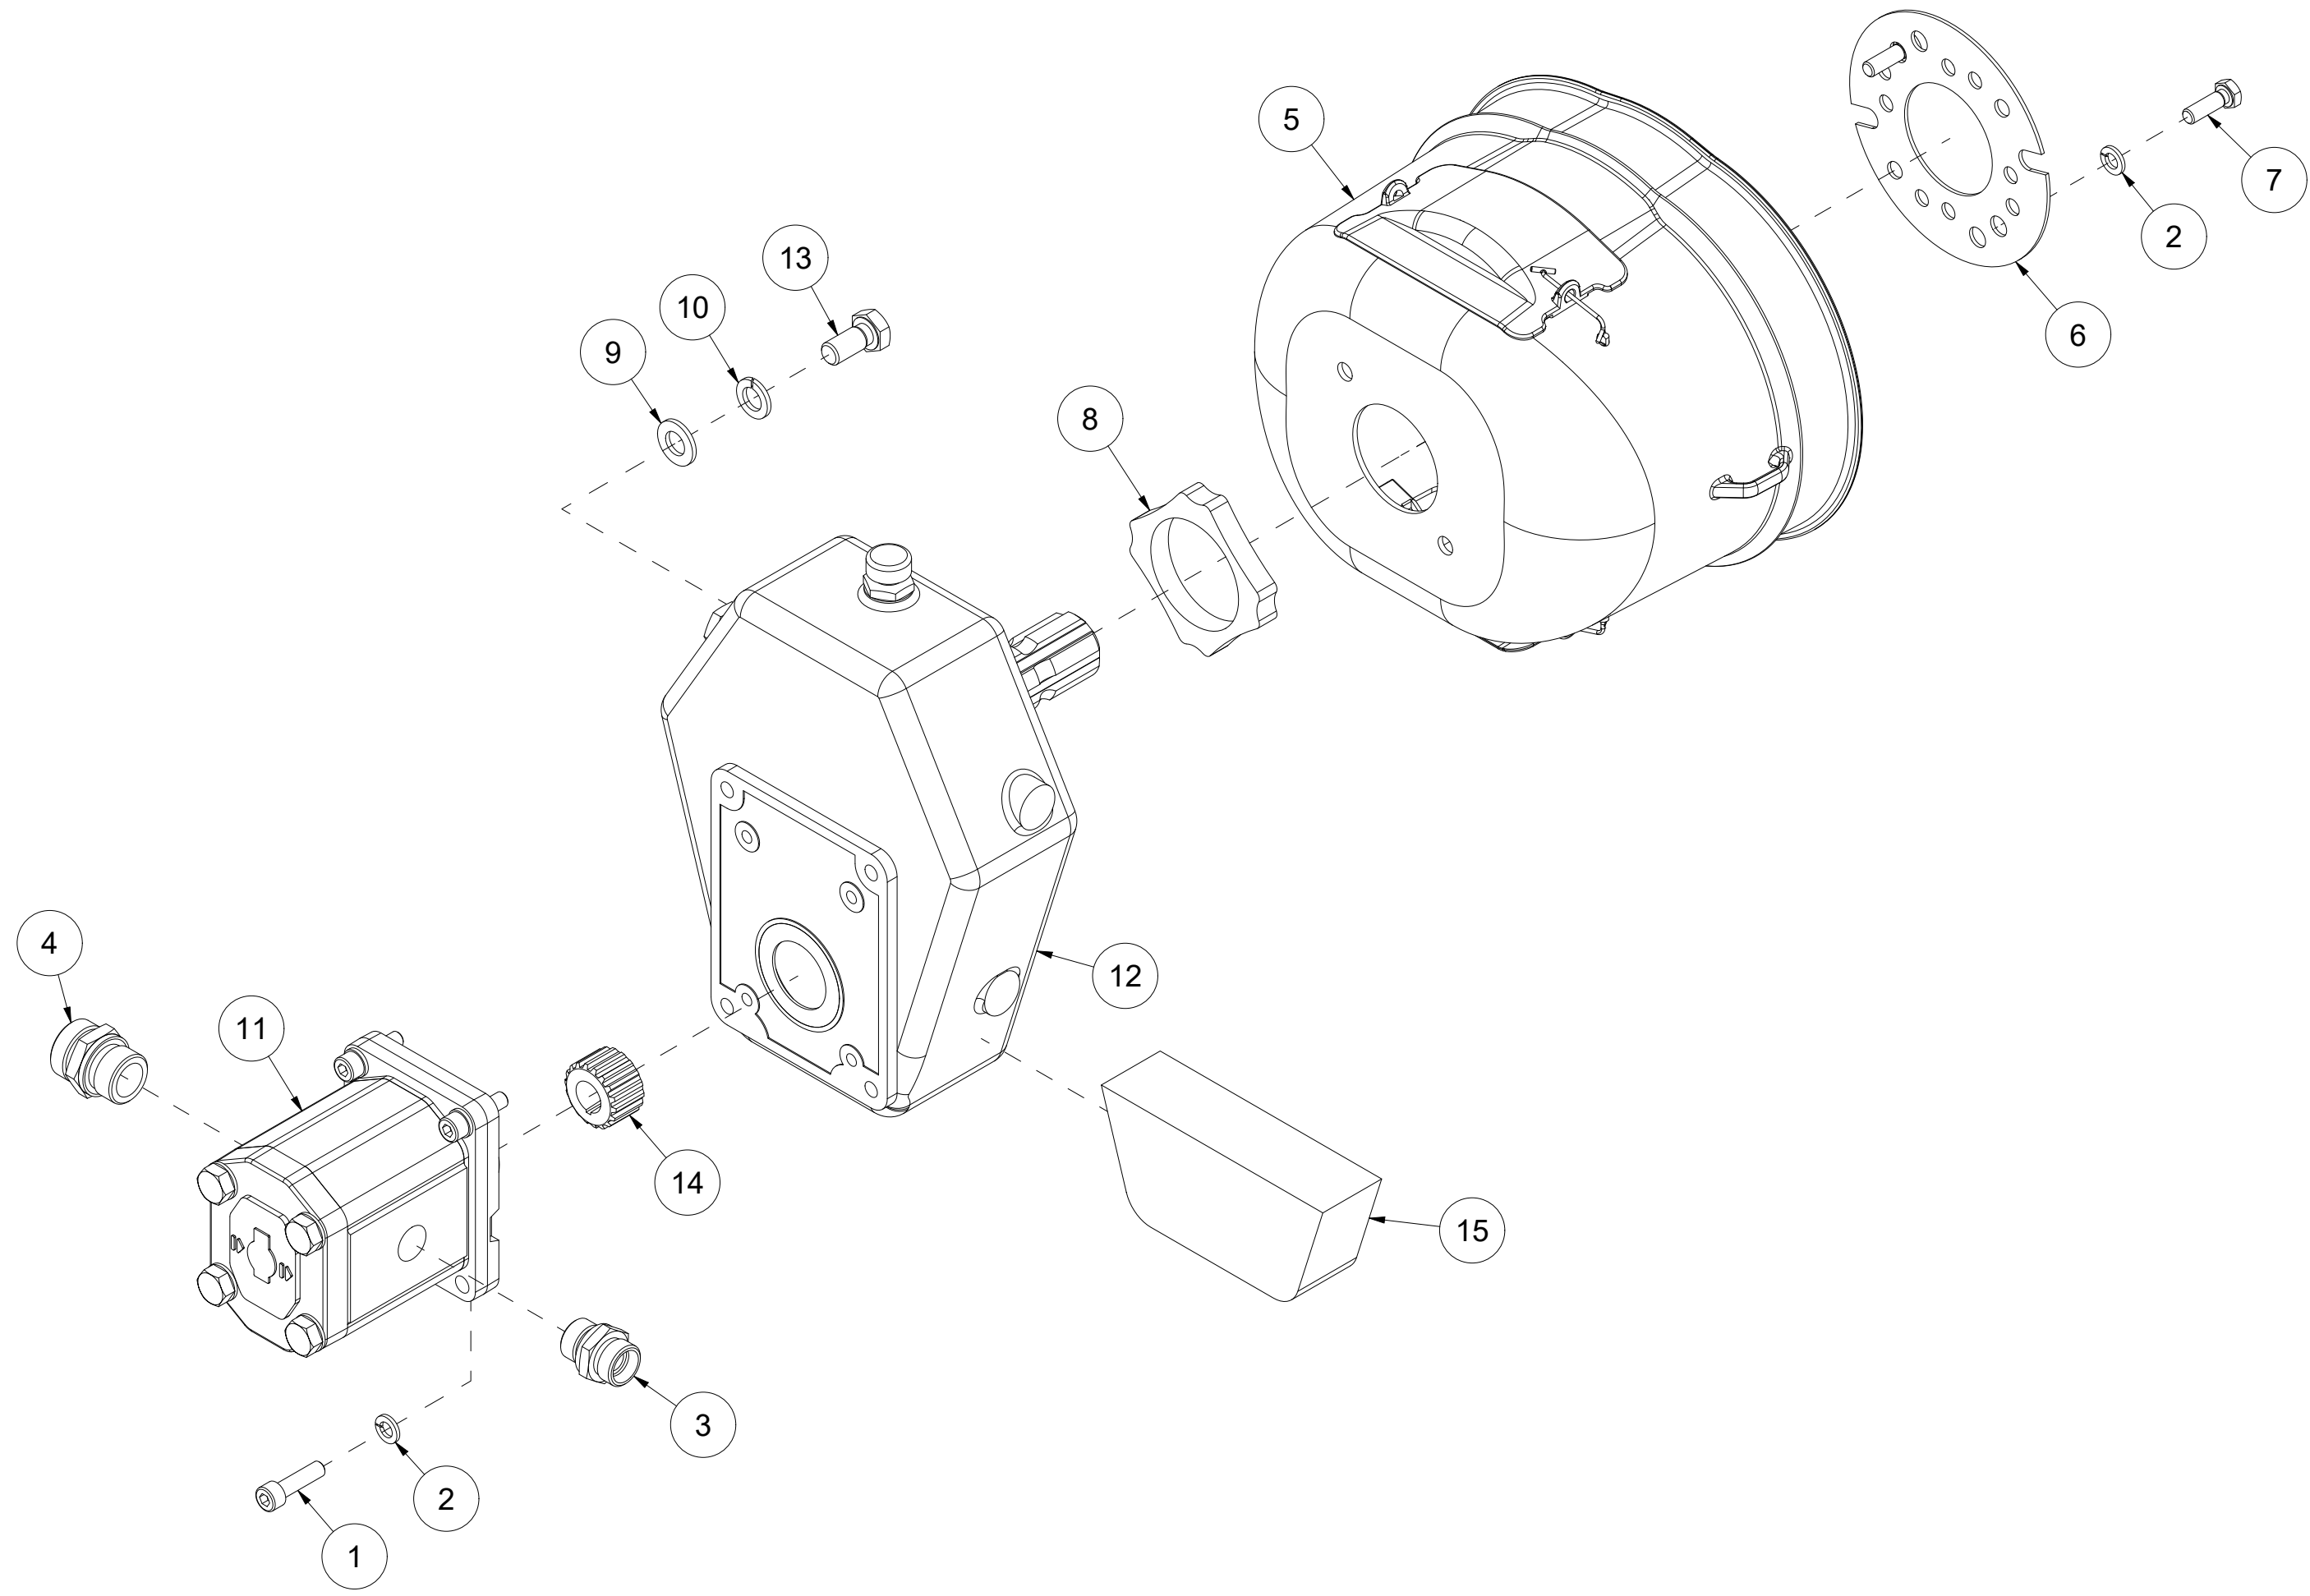

012 Gearbox and pump VM320

Pos	Qty	Article no	Designation
1	4	2477248	Unbrako cylinder screw M8x30 EIZn DIN 912
2	6	2534047	Washer M8 EIZn DIN 127
3	1	2957768	Hexagon nipple GEK BSP 1/2" L15 ED
4	1	2957773	Hexagon nipple GEK BSP 3/4" L22 ED
5	1	41201267	Protective funnel
6	1	31231079	Fixing plate for protective
7	2	2422246	Hexagon screw M8x25 EIZn 8.8 DIN 933
8	1	41201266	Protective plate
9	4	2531069	Washer M12 EIZn DIN 125
10	4	2534069	Spring washer M12 EIZn DIN 127
11	1	2955549	Cog wheel pump, single 23
12	1	2961009	Gearbox 1:3,8
13	4	2422346	Hexagon screw M12x25 EIZn 8.8 DIN 933
14	1	2961200	Spline for gearbox ML52
15	1	41321114	Gearbox oil