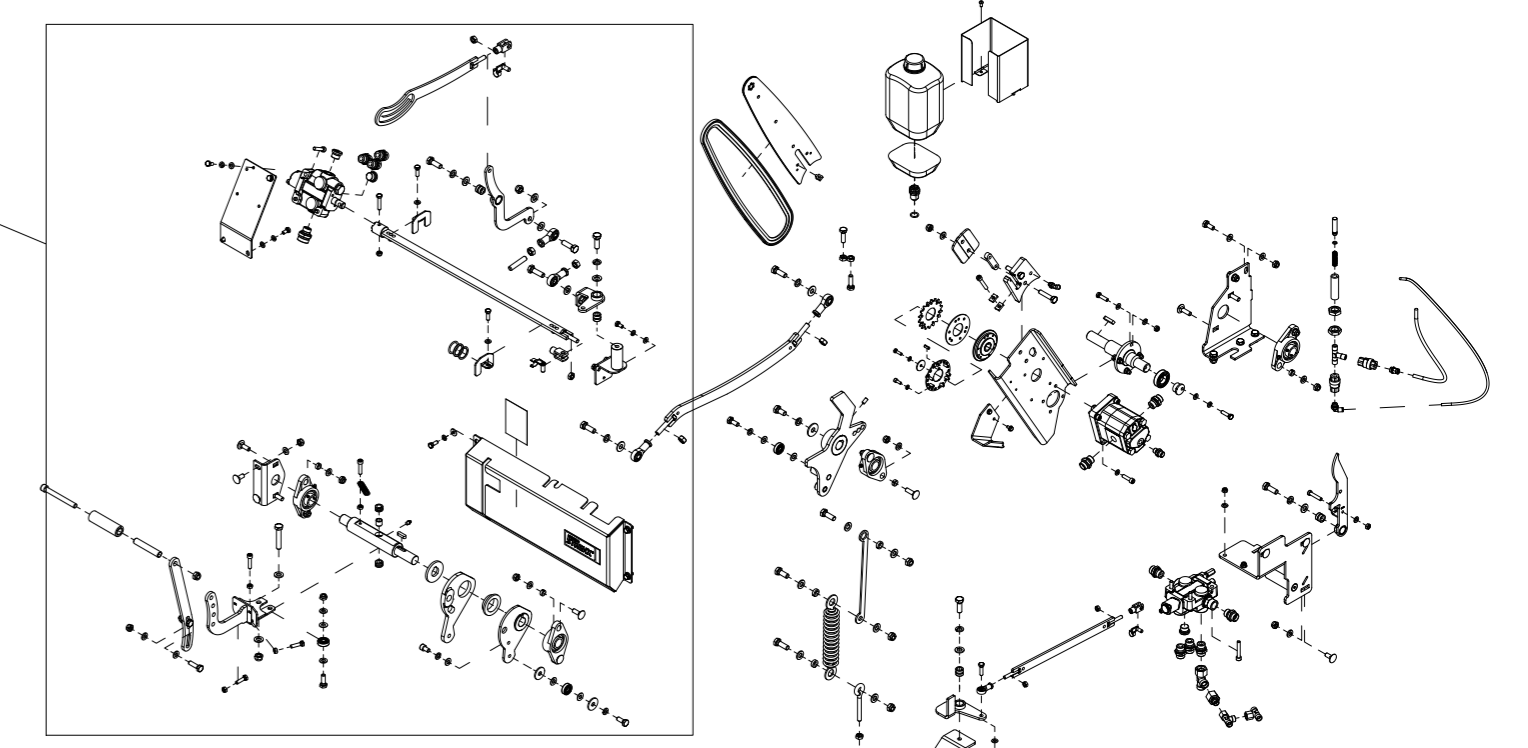

Pos	Qty	Article no	Designation	Pos	Qty	Article no	Designation	Pos	Qty	Article no	Designation
1	1	41311033	Saw shaft movement	57	1	2422348	Hexagon screw M12x30 EIZn 8.8 DIN 933	113	1	2115131	Cotter 8x7 L36 St DIN 6885A
2	1	41311015	Fixing block sword	58	1	41321033	Bracket	114	4	41321104	Washer Ø10.4/21.7x1
3	1	41311024	Sword bracket	59	1	41321007	Shaft operation handle	115	1	2957500	Pipe coupling T-piece BSP 1/4"ext.
4	1	41311025	Log stopper sliding plate	60	1	41321032	Shaft operation handle	116	2	2955330	Non-return valve 1/4"
5	1	41311156	Saw chain drive wheel	61	1	2422360	Hexagon screw M12x65 EIZn 8.8 DIN 931	117	1	2957815	Flash fittings 6mm 1/4" 90gr
6	1	41121036	Clamp plate	62	2	41301090	Sliding bearing	118	1	2957818	Flash fittings 8mm 1/4" straight
7	1	41301095	Wedge	63	1	2478407	Grease nipple, Straight M8	119	1	2233008	O-ring 8,00x2,00 NBR 70
8	2	2425307	Hexagon screw M10x50 EIZn 8.8 DIN 933	64	1	2245066	Plastic handle	120	2	2482615	Hexagon nut, low M20x1,5 EIZn DIN 936
9	4	2477256	Unbraco cylinder screw M8x50 EIZn DIN 912	65	1	2477366	Unbrako cylinder screw M12x110 EIZn DIN 912	121	1	2935147	Adhesive label Operation VM320
10	2	41201205	Plate 13,5x20 Ø8,25	66	1	31181062	Bushing	122	1	41321107	Arm
11	1	41201206	Tensioning tap	67	4	2344331	Locking screw M10x30 EIZn 8.8 DIN 603	123	1	41321108	Strut
12	23	2483610	Locking nut M10 EIZn DIN 985	68	1	41321078	Operation handle	124	1	41321109	Arm
13	36	2531060	Washer M10 EIZn DIN 125	69	1	41321037	Operation cover	125	1	41321110	Strut
14	1	41301003	Middle drive wheel	70	1	41321095	Washer Ø25,5/60x6	126	1	41321105	Bracket
15	1	41301001	Inner drive wheel	71	1	2115128	Cotter 8x7 L28 St DIN 6885A	127	1	41321106	Strut
16	1	41301002	Outer drive wheel	72	7	2481609	Hexagon nut M8 EIZn DIN 934	128	1	41321112	Arm
17	1	2957814	Flash fittings 6mm 1/8" 90gr	73	1	2422252	Hexagon screw M8x40 EIZn 8.8 DIN 931	129	1	2473359	Threaded pin M12x60 EIZn DIN 916
18	25	2531047	Washer M8 EIZn DIN 125	74	3	2951126	Ball bearing 6200 2RS 10x30x9 DIN 625	130	2	2422352	Hexagon screw M12x40 EIZn 8.8 DIN 933
19	4	2477248	Unbrako cylinder screw M8x30 EIZn DIN 912	75	1	23311032	Plastic lining Ø39/48x15	131	2	2915131	Fork head M10
20	16	2534047	Spring washer M8 EIZn DIN 127	76	1	41321092	Arm	132	2	2915151	Fork head bolt M10
21	7	2534039	Spring washer M6 EIZn DIN 127	77	1	41321090	Arm	133	4	2481611	Hexagon nut M12 EIZn DIN 934
22	6	2477200	Unbrako cylinder screw M6x16 EIZn DIN 912	78	1	41321009	Strut	134	3	2957411	Plug 1/2 w/Packing
23	8	2422248	Hexagon screw M8x30 EIZn 8.8 DIN 933	79	4	2915142	Joint head M12	135	1	41321129	Suction hose lubricating oil pump Ø8 L450
24	11	2483609	Locking nut M8 EIZn DIN 985	80	4	41301089	Sliding bearing	136	1	41321130	Pressure hose lubricating oil pump Ø6 L600
25	2	2451196	Hexagon screw with flange M6x10 EIZn 8.8 DIN 6921	81	1	41321030	Bracket	137	1	41321139	Sleeve
26	10	2957768	Hexagon nipple GEK BSP 1/2" L15 ED	82	1	2915140	Joint head M8	138	4	2422244	Hexagon screw M8x20 EIZn 8.8 DIN 933
27	1	41321011	Arm	83	1	41321043	Bracket	139	4	2533051	Body washer Ø8,4/20x2 EIZn
28	3	41311076	Washer Ø12,2/20x6	84	1	41321015	Arm	140	2	2422246	Hexagon screw M8x25 EIZn 8.8 DIN 933
29	1	2473239	Threaded pin M8x16 St DIN 916	85	1	2477290	Unbrako cylinder screw M10x16 EIZn DIN 912	141	2	2422290	Hexagon screw M10x16 EIZn 8.8 DIN 933
30	1	2533090	Body washer M12 EIZn DIN 9021	86	5	2534060	Spring washer M10 EIZn DIN 127	142	1	2233018	O-ring 17,13x2,62 NBR 70
31	7	2534069	Spring washer M12 EIZn DIN 127	87	2	2533065	Body washer ø11/35x3				
32	1	2422346	Hexagon screw M12x25 EIZn 8.8 DIN 933	88	1	2422299	Hexagon screw M10x30 EIZn 8.8 DIN 933				
33	16	2531069	Washer M12 EIZn DIN 125	89	2	41321098	Bracket				
34	4	2954169	Flange bearing UCFL 205 25mm	90	1	2915130	Fork head M8				
35	8	41111067	Bushing	91	1	2915150	Bolt to fork head M8				
36	4	2344332	Lock screw M10x35 EIZn 8.8 DIN 603	92	1	41321103	Bracket				
37	1	41311034	Sword holder bracket	93	1	2955232	Valve for splitters VM320				
38	7	2422297	Hexagon screw M10x25 EIZn 8.8 DIN 933	94	1	2955233	Saw adjustment valve VM320				
39	1	41201132	Cylinder	95	1	41311085	2,5 l Plastic container				
40	1	41201127	Piston	96	7	2422240	Hexagon screw M8x16 EIZn 8.8 DIN 933				
41	1	2912068	Pressure spring Dt1,0 Di9,0 L45 St	97	5	2344330	Lock screw M10x25 EIZn 8.8 DIN 603				
42	1	41201190	Eccentric sleeve	98	1	2478252	Unbrako cylinder screw, low head M8x40 St 12.9 DIN 7984				
43	4	2422301	Hexagon screw M10x35 EIZn 8.8 DIN 933	99	5	2477250	Unbrako cylinder screw M8x35 EIZn DIN 912				
44	6	2481610	Hexagon nut M10 EIZn DIN 934	100	1	41311002	Saw chain oil				
45	1	41311084	Chain oil tank holder	101	1	41201374	Tension spring Dt2,0 Dy15 L70 St Rød