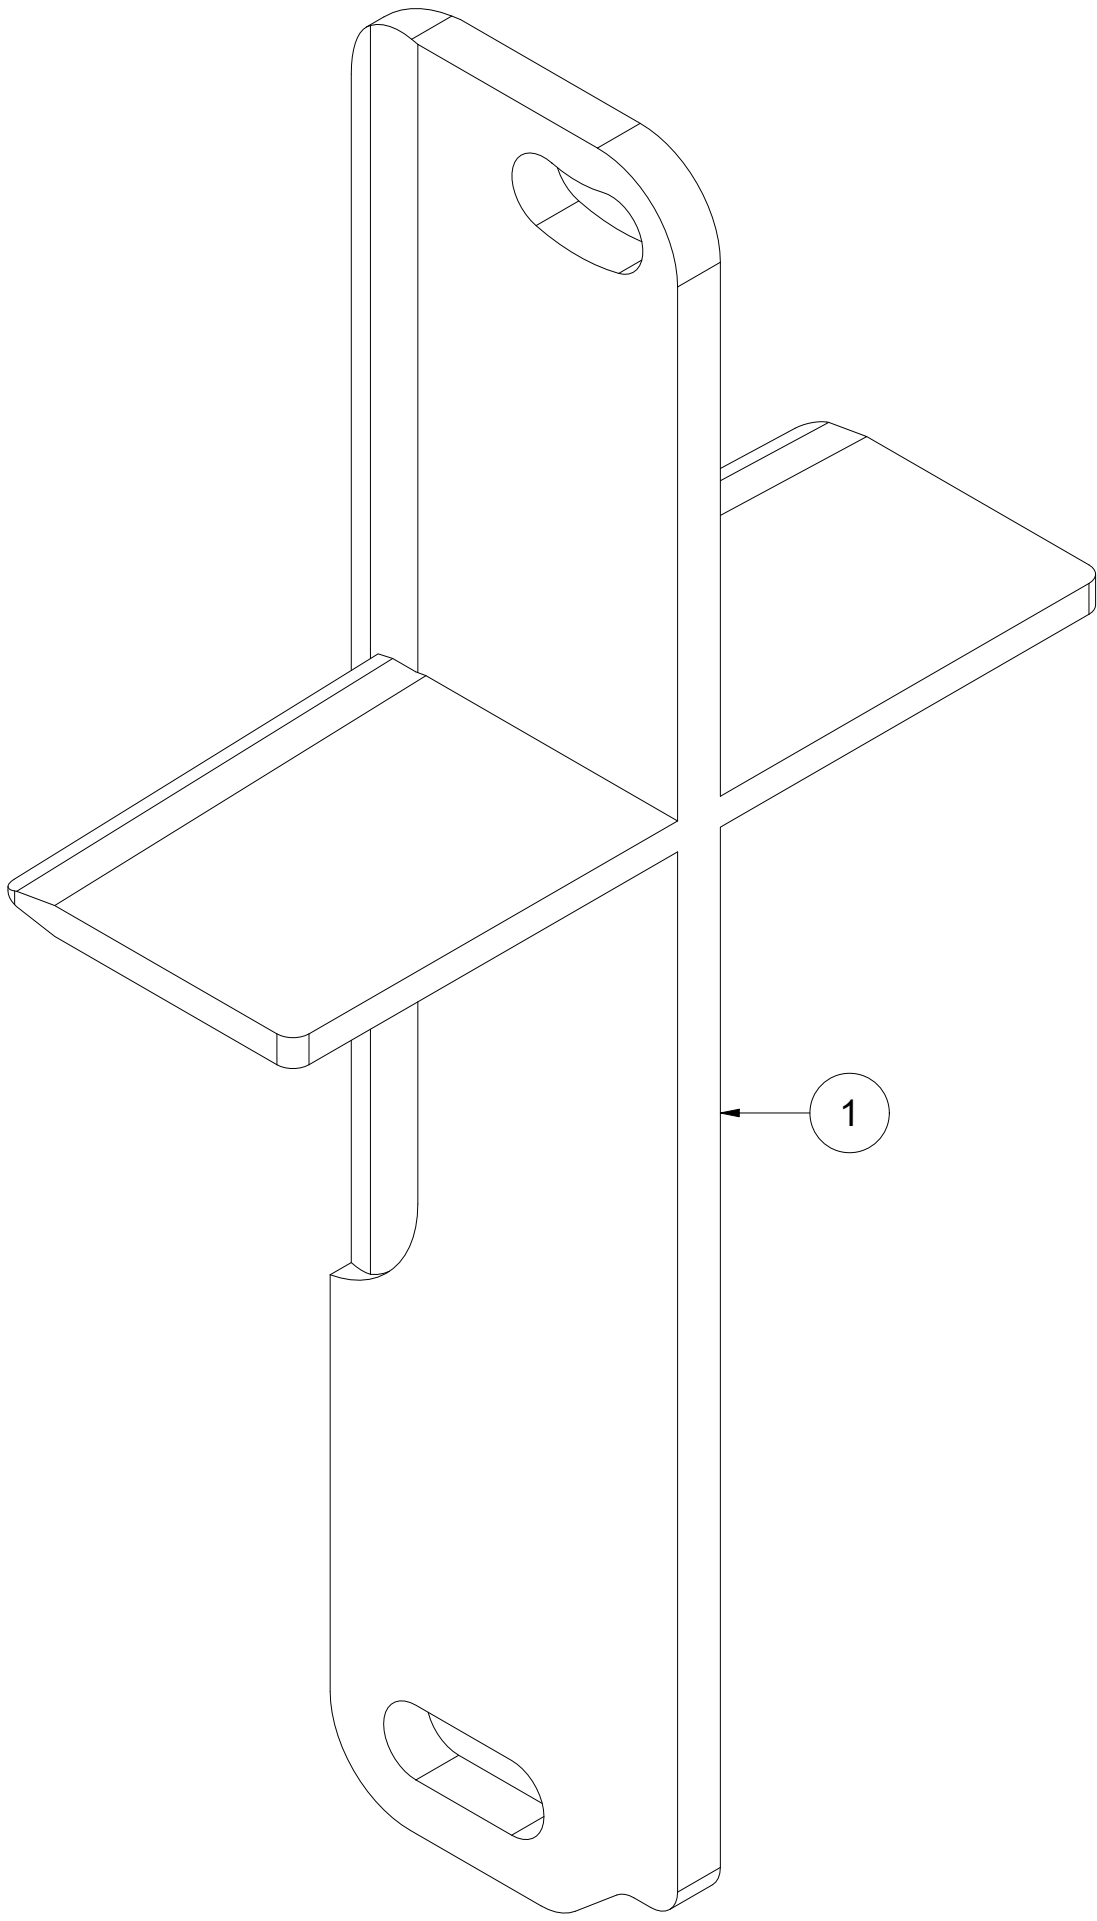

Pos	Qty	Article no	Designation
1	1	41321140	Separate grate
2	4	2472206	Unbrako countersunk head screw M6x25 ElZn DIN 7991

015 4-parts splitting knife VM320