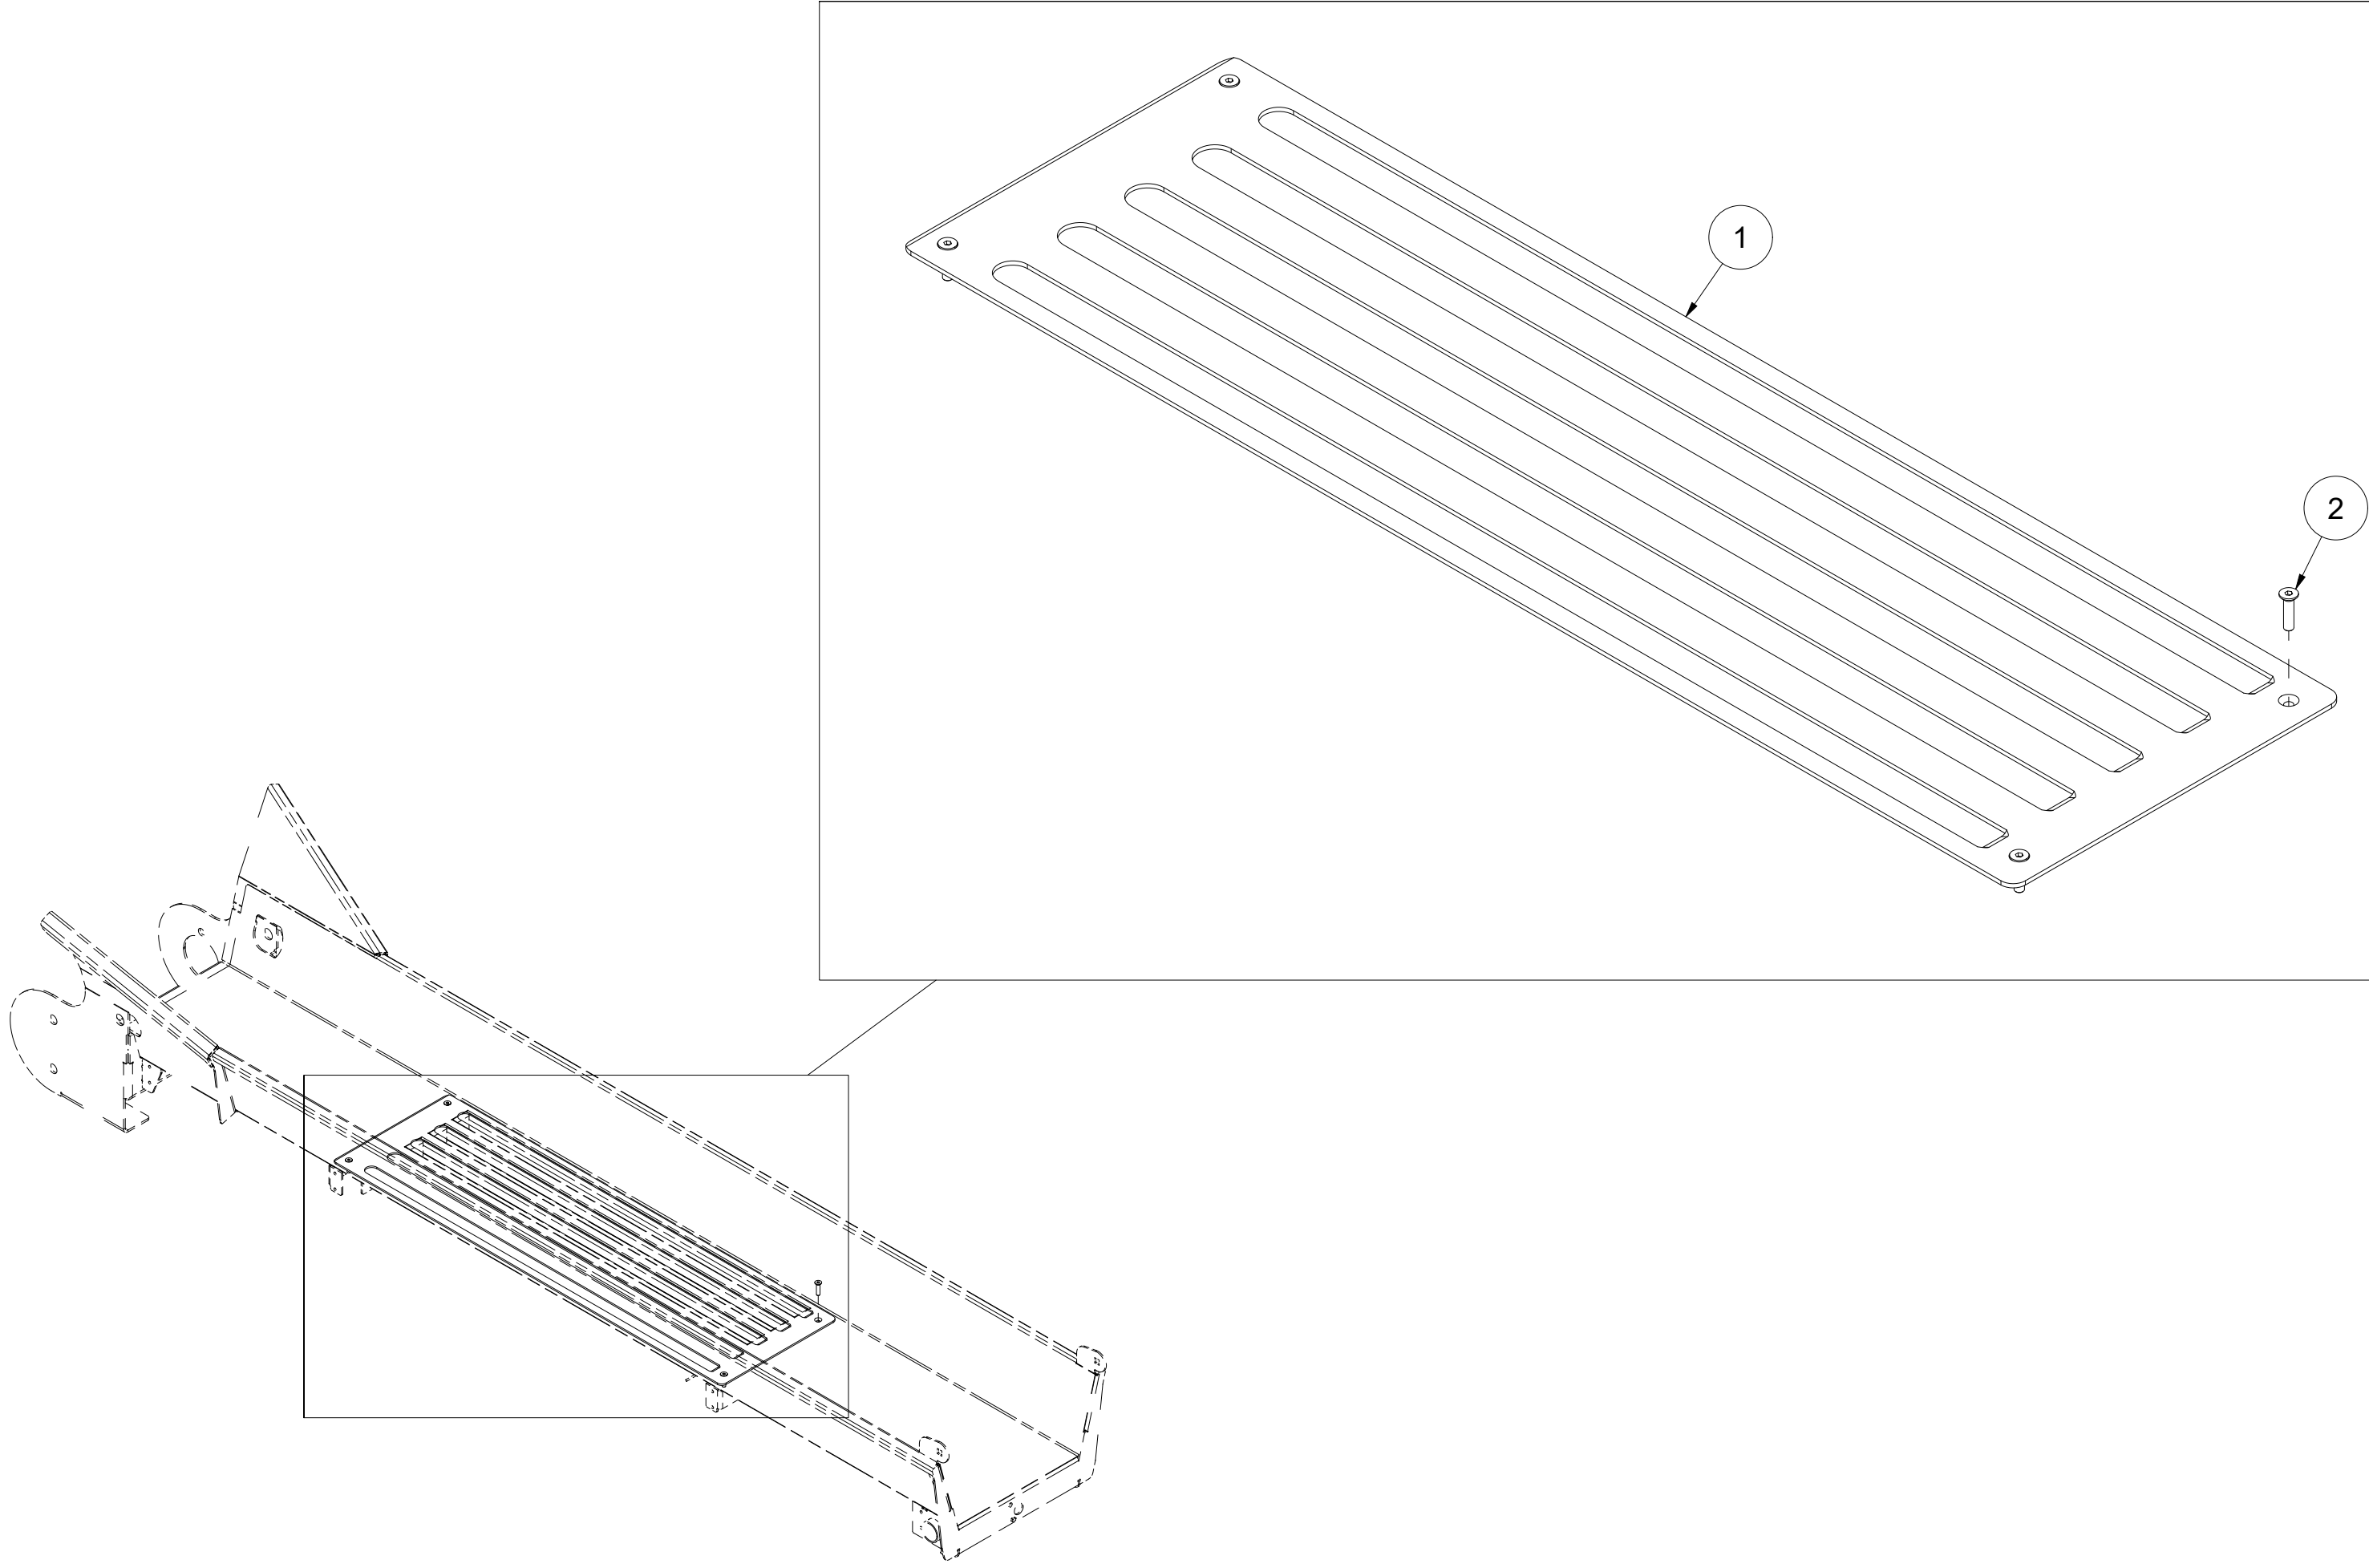

014 Conveyor separate grate VM320

Pos	Qty	Article no	Designation
1	1	41321140	Separate grate
2	4	2472206	Unbrako countersunk head screw M6x25 ElZn DIN 7991