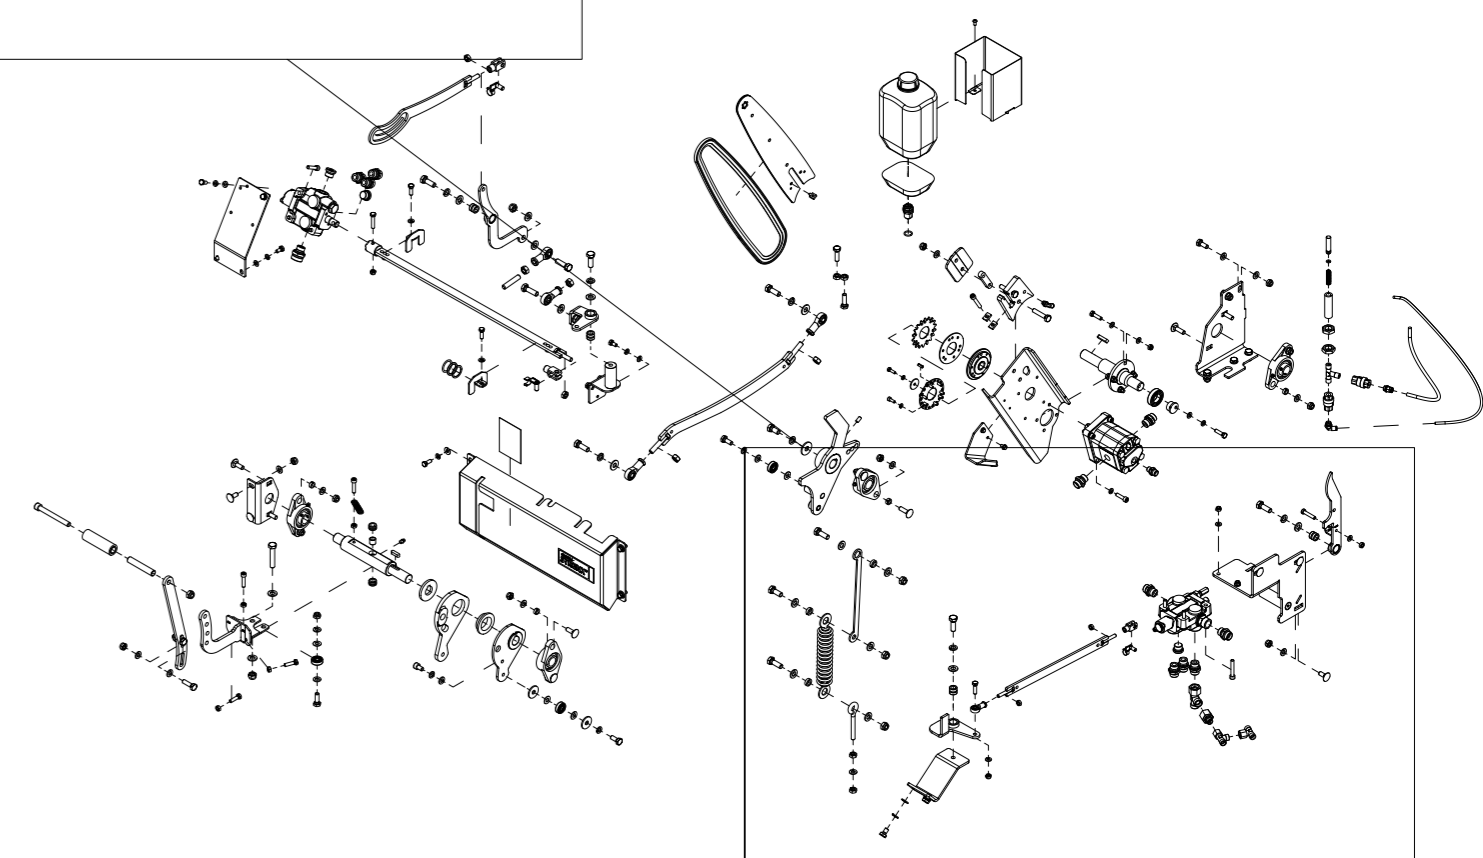

Pos	Qty	Article no	Designation	Pos	Qty	Article no	Designation	Pos	Qty	Article no	Designation
1	1	41311033	Saw shaft movement	57	1	2422348	Hexagon screw M12x30 EIZn 8.8 DIN 933	113	1	2115131	Cotter 8x7 L36 St DIN 6885A
2	1	41311015	Fixing block sword	58	1	41321033	Bracket	114	4	41321104	Washer Ø10.4/21.7x1
3	1	41311024	Sword bracket	59	1	41321007	Shaft operation handle	115	1	2957500	Pipe coupling T-piece BSP 1/4"ext.
4	1	41311025	Log stopper sliding plate	60	1	41321032	Shaft operation handle	116	2	2955330	Non-return valve 1/4"
5	1	41311156	Saw chain drive wheel	61	1	2422360	Hexagon screw M12x65 EIZn 8.8 DIN 931	117	1	2957815	Flash fittings 6mm 1/4" 90gr
6	1	41121036	Clamp plate	62	2	41301090	Sliding bearing	118	1	2957818	Flash fittings 8mm 1/4" straight
7	1	41301095	Wedge	63	1	2478407	Grease nipple, Straight M8	119	1	2233008	O-ring 8,00x2,00 NBR 70
8	2	2425307	Hexagon screw M10x50 EIZn 8.8 DIN 933	64	1	2245066	Plastic handle	120	2	2482615	Hexagon nut, low M20x1,5 EIZn DIN 936
9	4	2477256	Unbrako cylinder screw M8x50 EIZn DIN 912	65	1	2477366	Unbrako cylinder screw M12x110 EIZn DIN 912	121	1	2935147	Adhesive label Operation VM320
10	2	41201205	Plate 13,5x20 Ø8,25	66	1	31181062	Bushing	122	1	41321107	Arm
11	1	41201206	Tensioning tap	67	4	2344331	Locking screw M10x30 EIZn 8.8 DIN 603	123	1	41321108	Strut
12	23	2483610	Locking nut M10 EIZn DIN 985	68	1	41321078	Operation handle	124	1	41321109	Arm
13	36	2531060	Washer M10 EIZn DIN 125	69	1	41321037	Operation cover	125	1	41321110	Strut
14	1	41301003	Middle drive wheel	70	1	41321095	Washer Ø25,5/60x6	126	1	41321105	Bracket
15	1	41301001	Inner drive wheel	71	1	2115128	Cotter 8x7 L28 St DIN 6885A	127	1	41321106	Strut
16	1	41301002	Outer drive wheel	72	7	2481609	Hexagon nut M8 EIZn DIN 934	128	1	41321112	Arm
17	1	2957814	Flash fittings 6mm 1/8" 90gr	73	1	2422252	Hexagon screw M8x40 EIZn 8.8 DIN 931	129	1	2473359	Threaded pin M12x60 EIZn DIN 916
18	25	2531047	Washer M8 EIZn DIN 125	74	3	2951126	Ball bearing 6200 2RS 10x30x9 DIN 625	130	2	2422352	Hexagon screw M12x40 EIZn 8.8 DIN 933
19	4	2477248	Unbrako cylinder screw M8x30 EIZn DIN 912	75	1	23311032	Plastic lining Ø39/48x15	131	2	2915131	Fork head M10
20	16	2534047	Spring washer M8 EIZn DIN 127	76	1	41321092	Arm	132	2	2915151	Fork head bolt M10
21	7	2534039	Spring washer M6 EIZn DIN 127	77	1	41321090	Arm	133	4	2481611	Hexagon nut M12 EIZn DIN 934
22	6	2477200	Unbrako cylinder screw M6x16 EIZn DIN 912	78	1	41321009	Strut	134	3	2957411	Plug 1/2 w/Packing
23	8	2422248	Hexagon screw M8x30 EIZn 8.8 DIN 933	79	4	2915142	Joint head M12	135	1	41321129	Suction hose lubricating oil pump Ø8 L450
24	11	2483609	Locking nut M8 EIZn DIN 985	80	4	41301089	Sliding bearing	136	1	41321130	Pressure hose lubricating oil pump Ø6 L600
25	2	2451196	Hexagon screw with flange M6x10 EIZn 8.8 DIN 6921	81	1	41321030	Bracket	137	1	41321139	Sleeve
26	10	2957768	Hexagon nipple GEK BSP 1/2" L15 ED	82	1	2915140	Joint head M8	138	4	2422244	Hexagon screw M8x20 EIZn 8.8 DIN 933
27	1	41321011	Arm	83	1	41321043	Bracket	139	4	2533051	Body washer Ø8,4/20x2 EIZn
28	3	41311076	Washer Ø12,2/20x6	84	1	41321015	Arm	140	2	2422246	Hexagon screw M8x25 EIZn 8.8 DIN 933
29	1	2473239	Threaded pin M8x16 St DIN 916	85	1	2477290	Unbrako cylinder screw M10x16 EIZn DIN 912	141	2	2422290	Hexagon screw M10x16 EIZn 8.8 DIN 933
30	1	2533090	Body washer M12 EIZn DIN 9021	86	5	2534060	Spring washer M10 EIZn DIN 127	142	1	2233018	O-ring 17,13x2,62 NBR 70
31	7	2534069	Spring washer M12 EIZn DIN 127	87	2	2533065	Body washer ø11/35x3				
32	1	2422346	Hexagon screw M12x25 EIZn 8.8 DIN 933	88	1	2422299	Hexagon screw M10x30 EIZn 8.8 DIN 933				
33	16	2531069	Washer M12 EIZn DIN 125	89	2	41321098	Bracket				
34	4	2954169	Flange bearing UCFL 205 25mm	90	1	2915130	Fork head M8				
35	8	41111067	Bushing	91	1	2915150	Bolt to fork head M8				
36	4	2344332	Lock screw M10x35 EIZn 8.8 DIN 603	92	1	41321103	Bracket				
37	1	41311034	Sword holder bracket	93	1	2955232	Valve for splitters VM320				
38	7	2422297	Hexagon screw M10x25 EIZn 8.8 DIN 933	94	1	2955233	Saw adjustment valve VM320				
39	1	41201132	Cylinder	95	1	41311085	2,5 l Plastic container				
40	1	41201127	Piston	96	7	2422240	Hexagon screw M8x16 EIZn 8.8 DIN 933				
41	1	2912068	Pressure spring Dt1,0 Di9,0 L45 St	97	5	2344330	Lock screw M10x25 EIZn 8.8 DIN 603				
42	1	41201190	Eccentric sleeve	98	1	2478252	Unbrako cylinder screw, low head M8x40 St 12.9 DIN 7984				
43	4	2422301	Hexagon screw M10x35 EIZn 8.8 DIN 933	99	5	2477250	Unbrako cylinder screw M8x35 EIZn DIN 912				
44	6	2481610	Hexagon nut M10 EIZn DIN 934	100	1	41311002	Saw chain oil				
45	1	41311084	Chain oil tank holder	101	1	41201374	Tension spring Dt2,0 Dy15 L70 St Rød